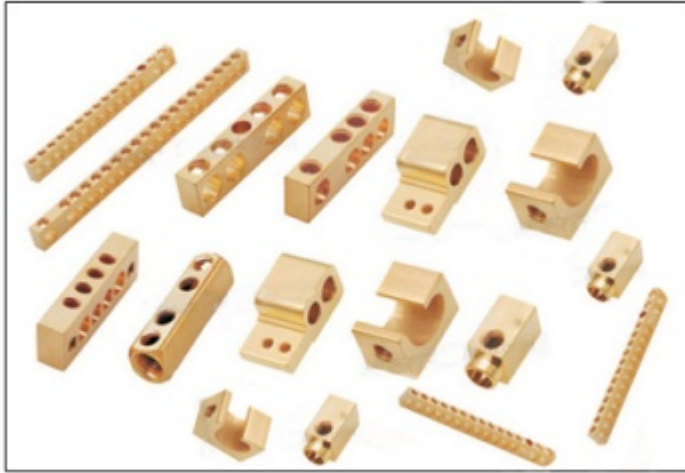

Brass terminals Electrical terminals

Brass Terminals Electrical Terminals

Brass terminals Electrical terminals

We are a top producers and suppliers of all kinds of **BRASS TERMINALS and ELECTRICAL TERMINAL BLOCKS** from India. We have our own Brass extrusion plant and can draw various sections and profiles needed for manufacturing of Brass terminals and terminal blocks. We serve various electrical industries like switchgears, relays, enclosures, distribution boards, switchboards, fusegear etc. We offer 25 Ampere, 35 ampere, 50 ampere connectors and terminals.

- All terminals and electrical connectors made from high grade CDA 360 Brass alloys
- Neutral Links Terminal bars neutral bars and earthing terminals for switches offered
- PCB terminal Blocks electrical grade terminals Connecting Copper and Brass terminals
- All terminals are threaded with Go and NO Go threads and screwed with Steel or Brass Screws
- Brass Switchgear Panel Board Fittings Accessories Brass HRC Fuse contacts