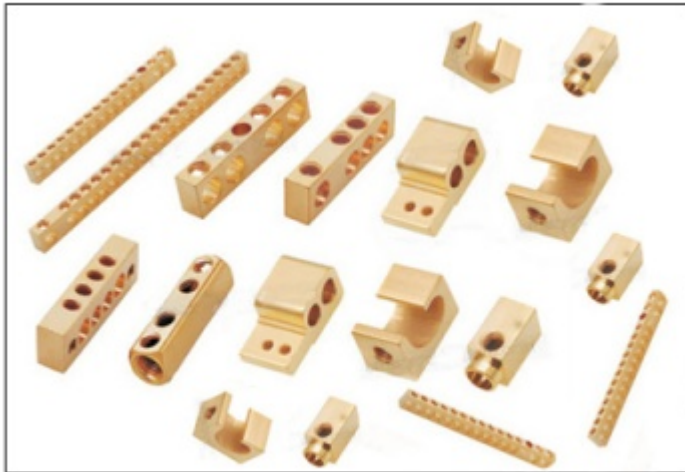

Brass terminals Electrical terminals

Brass Terminals Electrical Terminals

Brass terminals Electrical terminals

We are a top producers and suppliers of all kinds of **BRASS TERMINALS and ELECTRICAL TERMINAL BLOCKS** from India. We have our own Brass extrusion plant and can draw various sections and profiles needed for manufacturing of Brass terminals and terminal blocks. We serve various electrical industries like switchgears, relays, enclosures, distribution boards, switchboards, fusegear etc. We offer 25 Ampere, 35 ampere, 50 ampere connectors and terminals.

- All terminals and electrical connectors made from high grade CDA 360 Brass alloys
- Neutral Links Terminal bars neutral bars and earthing terminals for switches offered
- PCB terminal Blocks electrical grade terminals Connecting Copper and Brass terminals
- All terminals are threaded with Go and NO Go threads and screwed with Steel or Brass Screws
- Brass Switchgear Panel Board Fittings Accessories Brass HRC Fuse contacts

KEYWORDS:

brass terminals, Brass connectors, switchgear terminal blocks, Brass electrical terminals, Electrical terminal blocks for switchgear, fusegear terminals, machined terminal blocks, fusegear terminals, Electrical strip connectors, terminal blocks, Connectors blocks, electrical strip connectors, 25 ampere, 35 ampere, 50 ampere, Strip connectors, wire terminals, wire connectors, wire crimp connectors, electrical wire connectors, brass washers, wire end connector, brass electrical connectors, electrical terminal block, brass