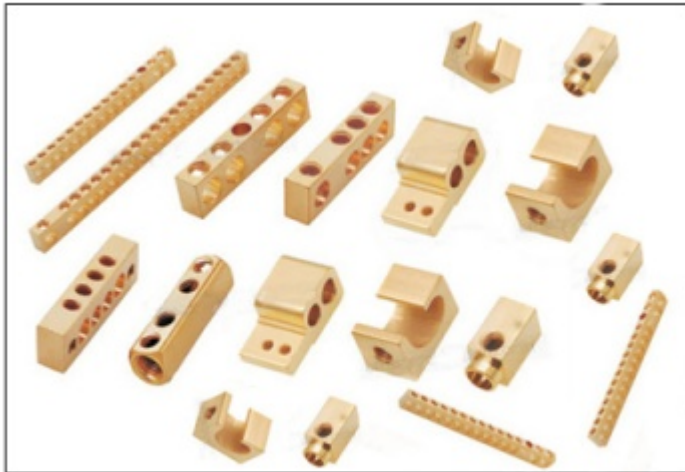

Brass terminals Electrical terminals

Brass Terminals Electrical Terminals

Brass terminals Electrical terminals

We are a top producers and suppliers of all kinds of **BRASS TERMINALS and ELECTRICAL TERMINAL BLOCKS** from India. We have our own Brass extrusion plant and can draw various sections and profiles needed for manufacturing of Brass terminals and terminal blocks. We serve various electrical industries like switchgears, relays, enclosures, distribution boards, switchboards, fusegear etc. We offer 25 Ampere, 35 ampere, 50 ampere connectors and terminals.

- All terminals and electrical connectors made from high grade CDA 360 Brass alloys
- Neutral Links Terminal bars neutral bars and earthing terminals for switches offered
- PCB terminal Blocks electrical grade terminals Connecting Copper and Brass terminals
- All terminals are threaded with Go and NO Go threads and screwed with Steel or Brass Screws
- Brass Switchgear Panel Board Fittings Accessories Brass HRC Fuse contacts