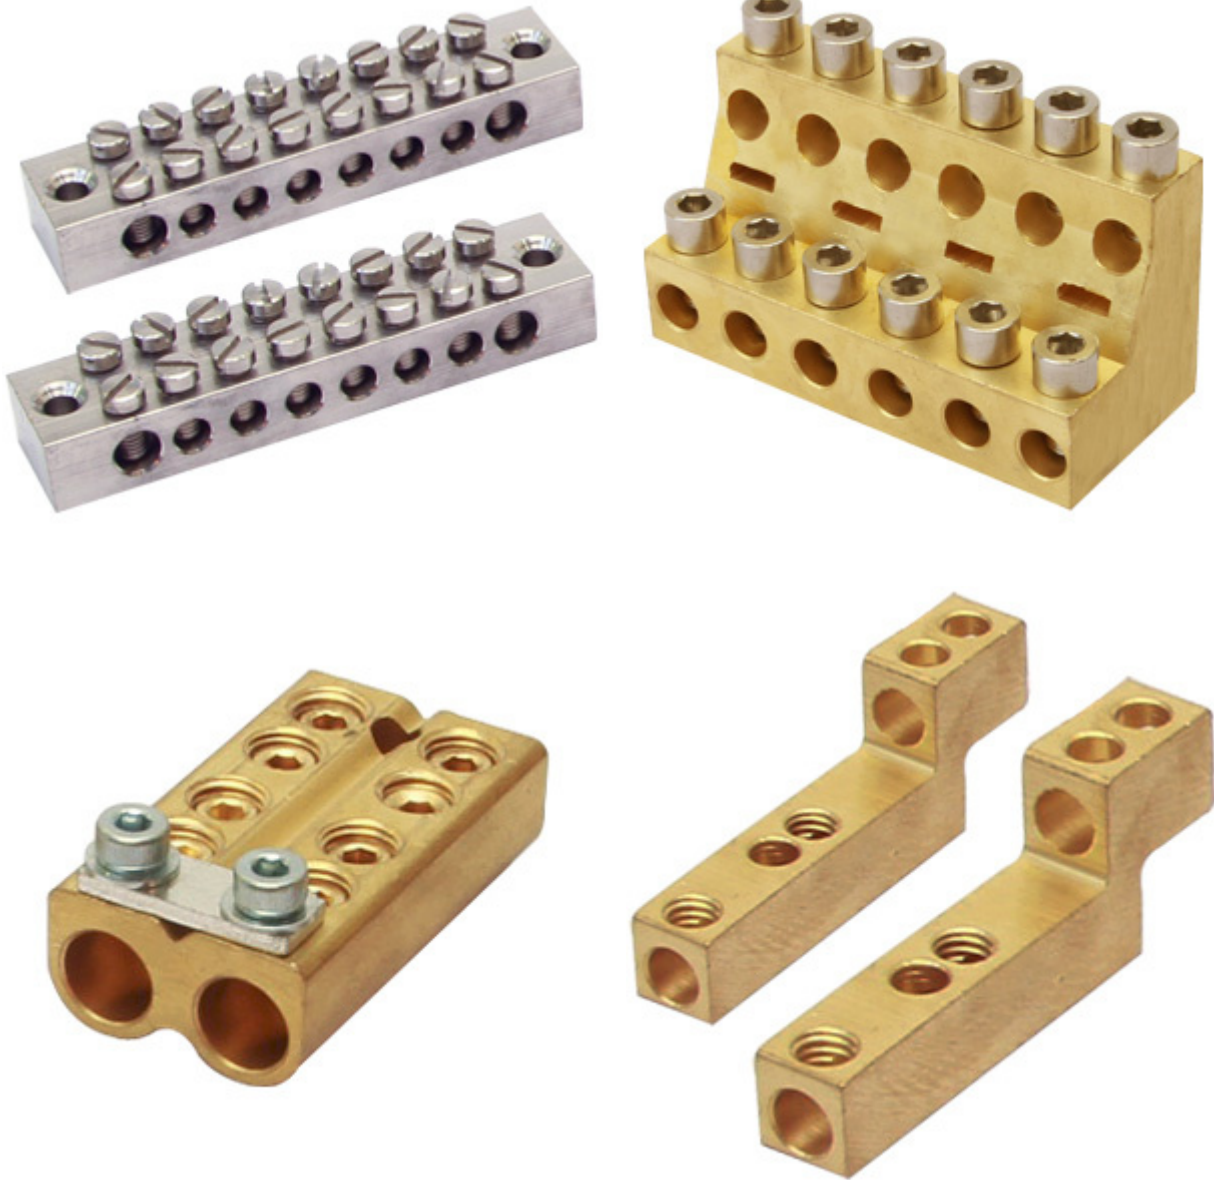

---

**Brass terminals Electrical terminals**

---

**Brass Terminals Electrical Terminals**

We are a top producers and suppliers of all kinds of **BRASS TERMINALS and ELECTRICAL TERMINAL BLOCKS** from India. We have our own Brass extrusion plant and can draw various sections and profiles needed for manufacturing of Brass terminals and terminal blocks. We serve various electrical industries like switchgears, relays, enclosures, distribution boards, switchboards, fusegear etc. We offer 25 Ampere, 35 ampere, 50 ampere connectors and terminals.

- All terminals and electrical connectors made from high grade CDA 360 Brass alloys
- Neutral Links Terminal bars neutral bars and earthing terminals for switches offered
- PCB terminal Blocks electrical grade terminals Connecting Copper and Brass terminals
- All terminals are threaded with Go and NO Go threads and screwed with Steel or Brass Screws
- Brass Switchgear Panel Board Fittings Accessories Brass HRC Fuse contacts