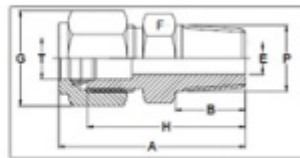

Male Stainless steel Compression Connectors

Male Stainless Steel Compression Connectors

Male Stainless steel Compression Connectors

						PART NO.
		mm	mm	mm	mm	
3	1/8	30.5	12.9	2.4	11	D-MC3-R2
3	1/4	35.6	12.9	2.4	14	D-MC3-R4
6	1/8	32.8	15.3	4.8	14	D-MC6-R2
6	1/4	37.9	16.3	4.8	14	D-MC6-R4
6	3/8	38.4	15.3	4.8	19	D-MC6-R6
6	1/2	44.7	15.3	4.8	20	D-MC6-R8
8	1/8	34.2	16.2	4.8	14	D-MC8-R2
8	1/4	38.7	16.2	6.3	14	D-MC8-R4
8	3/8	39.3	16.2	6.3	19	D-MC8-R6
8	1/2	45.6	16.2	6.3	22	D-MC8-R8
10	1/8	36.3	17.2	4.8	17	D-MC10-R2
10	1/4	40.9	17.2	7.9	19	D-MC10-R4
10	3/8	40.9	17.2	7.9	19	D-MC10-R6
10	1/2	46.5	17.2	7.9	22	D-MC10-R8
12	1/4	43.4	22.8	7.1	22	D-MC12-R4
12	3/8	43.4	22.8	9.5	22	D-MC12-R6
12	1/2	49	22.8	9.5	22	D-MC12-R8
12	3/4	50.5	22.8	9.5	27	D-MC12-R12
12	1	57.1	22.8	9.5	35	D-MC12-R16
14	3/8	44.1	24.4	9.5	24	D-MC14-R6
14	1/2	49	24.4	11.1	24	D-MC14-R8