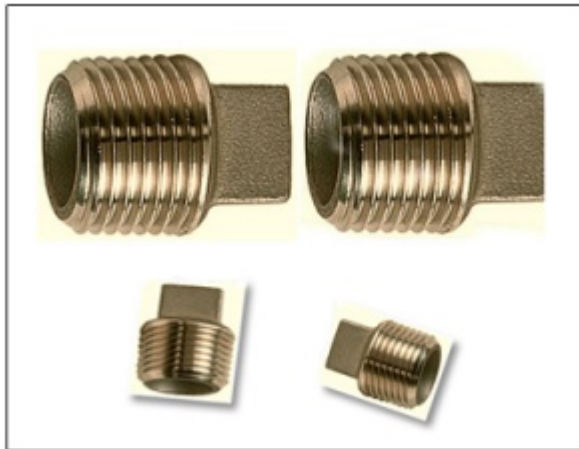

**Stainless Steel Square Head Plugs**

**Stainless Steel Square Head Plugs**

Stainless Steel Square Head Plugs

**STAINLESS STEEL SQUARE PLUGS SQUARE HEAD STAINLESS STEEL STOP PLUGS 304 316 PLUGS**

Part No	Male Thread
SSQPBT 06	3/8" BSPT
SSQPBT 16	1" BSPT
SSQPBT 02	1/8" BSPT
SSQPBT 08	1/2" BSPT
SSQPBT 12	3/4" BSPT
SSQPBT 04	1/4" BSPT