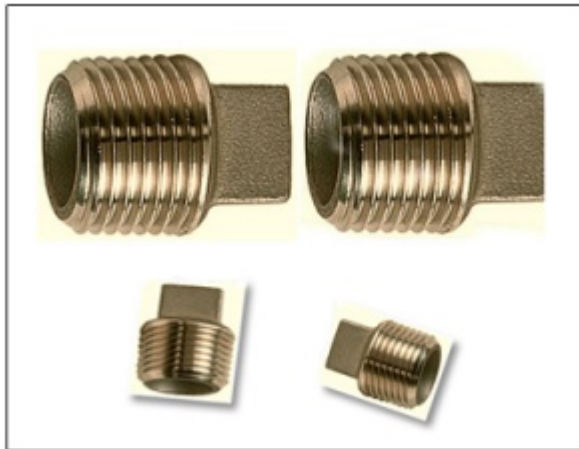

Stainless Steel Square Head Plugs

Stainless Steel Square Head Plugs

Stainless Steel Square Head Plugs

STAINLESS STEEL SQUARE PLUGS SQUARE HEAD STAINLESS STEEL STOP PLUGS 304 316 PLUGS

Part No	Male Thread
SSQPBT 06	3/8" BSPT
SSQPBT 16	1" BSPT
SSQPBT 02	1/8" BSPT
SSQPBT 08	1/2" BSPT
SSQPBT 12	3/4" BSPT
SSQPBT 04	1/4" BSPT

KEYWORDS:

stainless steel square head plugs, stainless steel pipe, stainless steel piping, square head

**plugs, stainless steel elbows, stainless steel plug, hex head plugs, stainless steel plug,
steel square tube, square plugs, stainless plug**