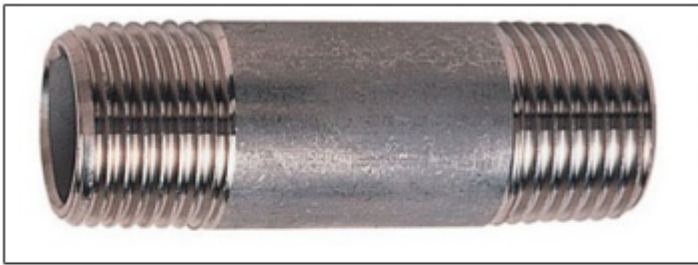

Stainless Steel Barrel Nipples Threaded Pipe Nipples

Stainless Steel Barrel Nipples Threaded Pipe Nipples

Stainless Steel Barrel Nipples Threaded Pipe Nipples

Part No.	Male Thread	Male Thread
SSBEC 02	1/8" BSPT	1/8" BSPT
SSBEC 04	1/4" BSPT	1/4" BSPT
SSBEC 06	3/8" BSPT	3/8" BSPT
SSBEC 08	1/2" BSPT	1/2" BSPT
SSBEC 12	3/4" BSPT	3/4" BSPT
SSBEC 16	1" BSPT	1" BSPT

Material	Stainless Steel 304, 316, 316L, A2, A4
Finish	Natural, Electropolished
Threads	BSPT BSP NPT NPTF

ADDEESS:

CONTACTS:

CONEX STAINLESS STEEL FITTINGS

1414 Dalamal tower
Nariman point
Mumbai 400021 INDIA