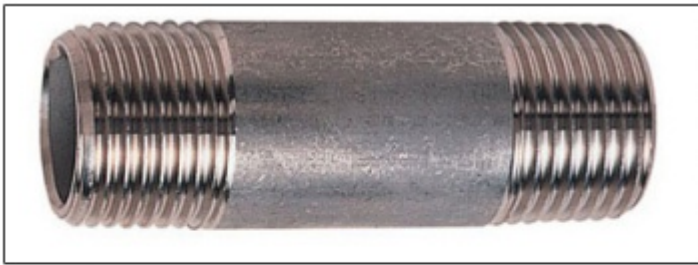

**Stainless Steel Barrel Nipples Threaded Pipe Nipples**

**Stainless Steel Barrel Nipples Threaded Pipe Nipples**

Stainless Steel Barrel Nipples Threaded Pipe Nipples

Part No.	Male Thread	Male Thread
SSBEC 02	1/8" BSPT	1/8" BSPT
SSBEC 04	1/4" BSPT	1/4" BSPT
SSBEC 06	3/8" BSPT	3/8" BSPT
SSBEC 08	1/2" BSPT	1/2" BSPT
SSBEC 12	3/4" BSPT	3/4" BSPT
SSBEC 16	1" BSPT	1" BSPT

<b>Material</b>	Stainless Steel 304, 316, 316L, A2, A4
<b>Finish</b>	Natural, Electropolished
<b>Threads</b>	BSPT BSP NPT NPTF

**ADDEESS:**

**CONTACTS:**

**CONEX STAINLESS STEEL FITTINGS**

1414 Dalamal tower  
Nariman point  
Mumbai 400021 INDIA