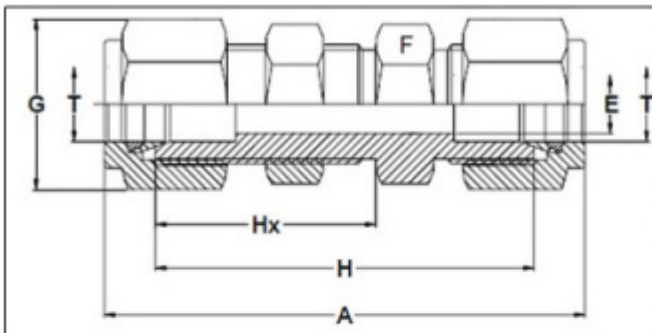

Stainless Steel Bulkhead Unions

Stainless Steel Bulkhead Unions