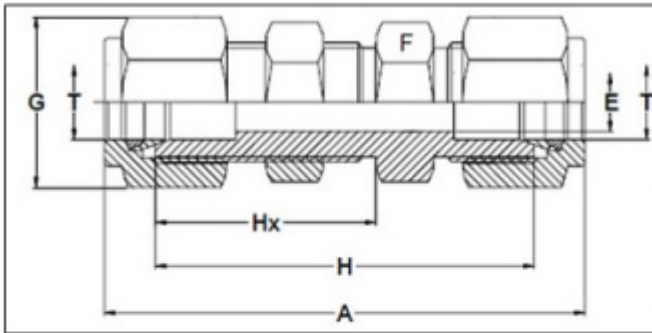

Stainless Steel Bulkhead Unions

Stainless Steel Bulkhead Unions

Stainless Steel Bulkhead Unions

	A	E	F	G	H	Hx	PART NO.
mm	mm	mm	mm	mm	mm	mm	
3	51.3	2.4	14	11	38.1	24.6	D-UB3
6	57.7	4.8	16	14	42.9	26.2	D-UB6
8	61	6.3	17	16	46	28.6	D-UB8
10	63.7	7.9	22	19	48.5	29.4	D-UB10
12	71	9.5	24	22	50.8	31.8	D-UB12
14	72.5	11.1	27	25	52.3	32.5	D-UB14
15	72.5	11.9	27	25	52.3	32.5	D-UB15
16	72.5	12.7	27	25	52.3	32.5	D-UB16
18	78.9	15.1	30	30	58.7	37.3	D-UB18
20	84.5	15.9	35	32	64.3	42.9	D-UB20
25	95.6	22.3	35	38	71.3	45.2	D-UB25

TUBE OD - T	A	E	F	G	H	Hx	PART NO.
inch	mm	mm	mm	mm	mm	mm	
1/8	51.3	2.4	11	11	38.1	24.6	2D-UB
1/4	57.6	4.8	16	14	43	26.2	4D-UB
5/16	60.7	6.3	17	16	46	28.5	5D-UB
3/8	62.2	7.1	22	17	47.5	29.5	6D-UB

1/2	71.1	10.4	24	22	50.8	31.8	8D-UB
5/8	72.6	12.7	27	25	52.3	32.5	10D-UB
3/4	79	15.8	30	28.5	58.6	37.4	12D-UB
1	95.6	22.3	35	38	71.3	45.2	16D-UB