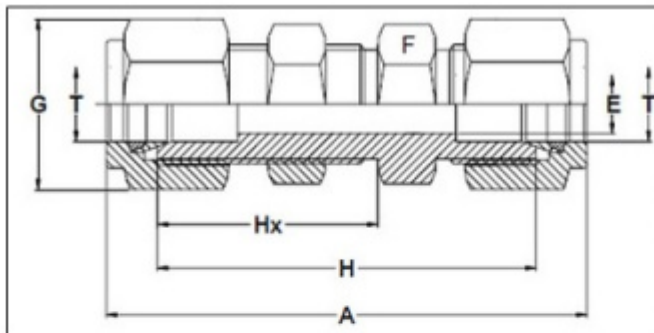

Stainless Steel Bulkhead Unions

Stainless Steel Bulkhead Unions

Stainless Steel Bulkhead Unions

	A	E	F	G	H	Hx	PART NO.
mm	mm	mm	mm	mm	mm	mm	
3	51.3	2.4	14	11	38.1	24.6	D-UB3
6	57.7	4.8	16	14	42.9	26.2	D-UB6
8	61	6.3	17	16	46	28.6	D-UB8
10	63.7	7.9	22	19	48.5	29.4	D-UB10
12	71	9.5	24	22	50.8	31.8	D-UB12
14	72.5	11.1	27	25	52.3	32.5	D-UB14
15	72.5	11.9	27	25	52.3	32.5	D-UB15
16	72.5	12.7	27	25	52.3	32.5	D-UB16
18	78.9	15.1	30	30	58.7	37.3	D-UB18
20	84.5	15.9	35	32	64.3	42.9	D-UB20
25	95.6	22.3	35	38	71.3	45.2	D-UB25

TUBE OD - T	A	E	F	G	H	Hx	PART NO.
inch	mm	mm	mm	mm	mm	mm	
1/8	51.3	2.4	11	11	38.1	24.6	2D-UB
1/4	57.6	4.8	16	14	43	26.2	4D-UB
5/16	60.7	6.3	17	16	46	28.5	5D-UB
3/8	62.2	7.1	22	17	47.5	29.5	6D-UB

1/2	71.1	10.4	24	22	50.8	31.8	8D-UB
5/8	72.6	12.7	27	25	52.3	32.5	10D-UB
3/4	79	15.8	30	28.5	58.6	37.4	12D-UB
1	95.6	22.3	35	38	71.3	45.2	16D-UB