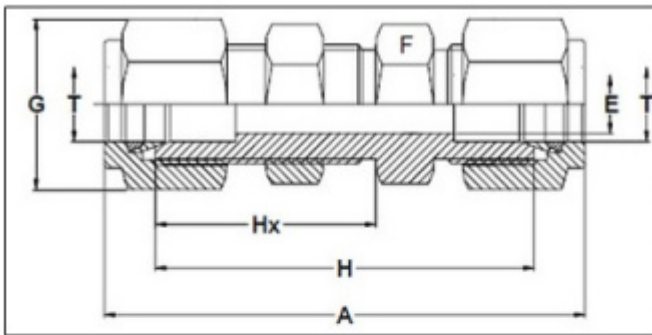

Stainless Steel Bulkhead Unions

Stainless Steel Bulkhead Unions

Stainless Steel Bulkhead Unions

	A	E	F	G	H	Hx	PART NO.
mm	mm	mm	mm	mm	mm	mm	
3	51.3	2.4	14	11	38.1	24.6	D-UB3
6	57.7	4.8	16	14	42.9	26.2	D-UB6
8	61	6.3	17	16	46	28.6	D-UB8
10	63.7	7.9	22	19	48.5	29.4	D-UB10
12	71	9.5	24	22	50.8	31.8	D-UB12
14	72.5	11.1	27	25	52.3	32.5	D-UB14
15	72.5	11.9	27	25	52.3	32.5	D-UB15
16	72.5	12.7	27	25	52.3	32.5	D-UB16
18	78.9	15.1	30	30	58.7	37.3	D-UB18
20	84.5	15.9	35	32	64.3	42.9	D-UB20
25	95.6	22.3	35	38	71.3	45.2	D-UB25

TUBE OD - T	A	E	F	G	H	Hx	PART NO.
inch	mm	mm	mm	mm	mm	mm	
1/8	51.3	2.4	11	11	38.1	24.6	2D-UB
1/4	57.6	4.8	16	14	43	26.2	4D-UB
5/16	60.7	6.3	17	16	46	28.5	5D-UB
3/8	62.2	7.1	22	17	47.5	29.5	6D-UB

1/2	71.1	10.4	24	22	50.8	31.8	8D-UB
5/8	72.6	12.7	27	25	52.3	32.5	10D-UB
3/4	79	15.8	30	28.5	58.6	37.4	12D-UB
1	95.6	22.3	35	38	71.3	45.2	16D-UB