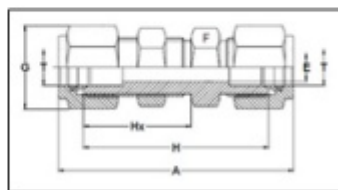

Stainless Steel Bulkhead Unions

Stainless Steel Bulkhead Unions

Stainless Steel Bulkhead Unions

	A	E	F	G	H	Hx	PART NO.
mm	mm	mm	mm	mm	mm	mm	
3	51.3	2.4	14	11	38.1	24.6	D-UB3
6	57.7	4.8	16	14	42.9	26.2	D-UB6
8	61	6.3	17	16	46	28.6	D-UB8
10	63.7	7.9	22	19	48.5	29.4	D-UB10
12	71	9.5	24	22	50.8	31.8	D-UB12
14	72.5	11.1	27	25	52.3	32.5	D-UB14
15	72.5	11.9	27	25	52.3	32.5	D-UB15
16	72.5	12.7	27	25	52.3	32.5	D-UB16
18	78.9	15.1	30	30	58.7	37.3	D-UB18
20	84.5	15.9	35	32	64.3	42.9	D-UB20
25	95.6	22.3	35	38	71.3	45.2	D-UB25

TUBE OD - T	A	E	F	G	H	Hx	PART NO.
inch	mm	mm	mm	mm	mm	mm	
1/8	51.3	2.4	11	11	38.1	24.6	2D-UB
1/4	57.6	4.8	16	14	43	26.2	4D-UB
5/16	60.7	6.3	17	16	46	28.5	5D-UB
3/8	62.2	7.1	22	17	47.5	29.5	6D-UB

1/2	71.1	10.4	24	22	50.8	31.8	8D-UB
5/8	72.6	12.7	27	25	52.3	32.5	10D-UB
3/4	79	15.8	30	28.5	58.6	37.4	12D-UB
1	95.6	22.3	35	38	71.3	45.2	16D-UB