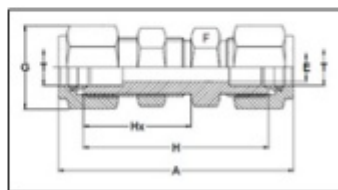

Stainless Steel Bulkhead Unions