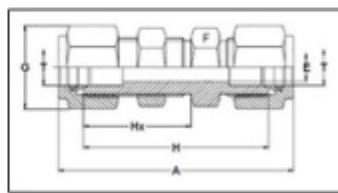

Stainless Steel Bulkhead Unions

Stainless Steel Bulkhead Unions

Stainless Steel Bulkhead Unions

	A	E	F	G	H	Hx	PART NO.
mm	mm	mm	mm	mm	mm	mm	
3	51.3	2.4	14	11	38.1	24.6	D-UB3
6	57.7	4.8	16	14	42.9	26.2	D-UB6
8	61	6.3	17	16	46	28.6	D-UB8
10	63.7	7.9	22	19	48.5	29.4	D-UB10
12	71	9.5	24	22	50.8	31.8	D-UB12
14	72.5	11.1	27	25	52.3	32.5	D-UB14
15	72.5	11.9	27	25	52.3	32.5	D-UB15
16	72.5	12.7	27	25	52.3	32.5	D-UB16
18	78.9	15.1	30	30	58.7	37.3	D-UB18
20	84.5	15.9	35	32	64.3	42.9	D-UB20
25	95.6	22.3	35	38	71.3	45.2	D-UB25

TUBE OD - T	A	E	F	G	H	Hx	PART NO.
inch	mm	mm	mm	mm	mm	mm	
1/8	51.3	2.4	11	11	38.1	24.6	2D-UB
1/4	57.6	4.8	16	14	43	26.2	4D-UB
5/16	60.7	6.3	17	16	46	28.5	5D-UB
3/8	62.2	7.1	22	17	47.5	29.5	6D-UB

1/2	71.1	10.4	24	22	50.8	31.8	8D-UB
5/8	72.6	12.7	27	25	52.3	32.5	10D-UB
3/4	79	15.8	30	28.5	58.6	37.4	12D-UB
1	95.6	22.3	35	38	71.3	45.2	16D-UB