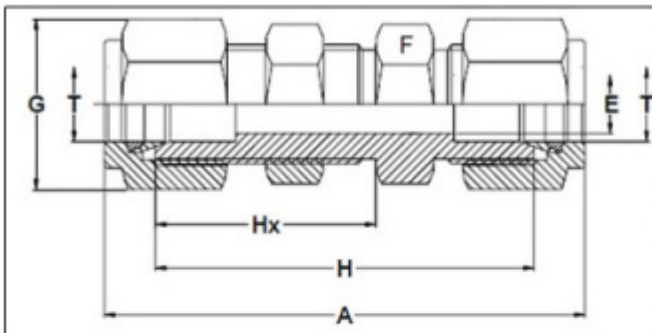

Stainless Steel Bulkhead Unions

Stainless Steel Bulkhead Unions

Stainless Steel Bulkhead Unions

	A	E	F	G	H	Hx	PART NO.
mm	mm	mm	mm	mm	mm	mm	
3	51.3	2.4	14	11	38.1	24.6	D-UB3
6	57.7	4.8	16	14	42.9	26.2	D-UB6
8	61	6.3	17	16	46	28.6	D-UB8
10	63.7	7.9	22	19	48.5	29.4	D-UB10
12	71	9.5	24	22	50.8	31.8	D-UB12
14	72.5	11.1	27	25	52.3	32.5	D-UB14
15	72.5	11.9	27	25	52.3	32.5	D-UB15
16	72.5	12.7	27	25	52.3	32.5	D-UB16
18	78.9	15.1	30	30	58.7	37.3	D-UB18
20	84.5	15.9	35	32	64.3	42.9	D-UB20
25	95.6	22.3	35	38	71.3	45.2	D-UB25

TUBE OD - T	A	E	F	G	H	Hx	PART NO.
inch	mm	mm	mm	mm	mm	mm	
1/8	51.3	2.4	11	11	38.1	24.6	2D-UB
1/4	57.6	4.8	16	14	43	26.2	4D-UB
5/16	60.7	6.3	17	16	46	28.5	5D-UB
3/8	62.2	7.1	22	17	47.5	29.5	6D-UB

1/2	71.1	10.4	24	22	50.8	31.8	8D-UB
5/8	72.6	12.7	27	25	52.3	32.5	10D-UB
3/4	79	15.8	30	28.5	58.6	37.4	12D-UB
1	95.6	22.3	35	38	71.3	45.2	16D-UB