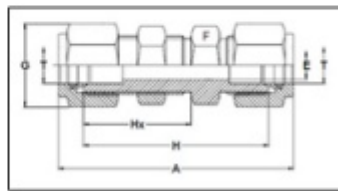

Stainless Steel Bulkhead Unions

Stainless Steel Bulkhead Unions

Stainless Steel Bulkhead Unions

	A	E	F	G	H	Hx	PART NO.
mm	mm	mm	mm	mm	mm	mm	
3	51.3	2.4	14	11	38.1	24.6	D-UB3
6	57.7	4.8	16	14	42.9	26.2	D-UB6
8	61	6.3	17	16	46	28.6	D-UB8
10	63.7	7.9	22	19	48.5	29.4	D-UB10
12	71	9.5	24	22	50.8	31.8	D-UB12
14	72.5	11.1	27	25	52.3	32.5	D-UB14
15	72.5	11.9	27	25	52.3	32.5	D-UB15
16	72.5	12.7	27	25	52.3	32.5	D-UB16
18	78.9	15.1	30	30	58.7	37.3	D-UB18
20	84.5	15.9	35	32	64.3	42.9	D-UB20
25	95.6	22.3	35	38	71.3	45.2	D-UB25

TUBE OD - T	A	E	F	G	H	Hx	PART NO.
inch	mm	mm	mm	mm	mm	mm	
1/8	51.3	2.4	11	11	38.1	24.6	2D-UB
1/4	57.6	4.8	16	14	43	26.2	4D-UB
5/16	60.7	6.3	17	16	46	28.5	5D-UB
3/8	62.2	7.1	22	17	47.5	29.5	6D-UB

1/2	71.1	10.4	24	22	50.8	31.8	8D-UB
5/8	72.6	12.7	27	25	52.3	32.5	10D-UB
3/4	79	15.8	30	28.5	58.6	37.4	12D-UB
1	95.6	22.3	35	38	71.3	45.2	16D-UB