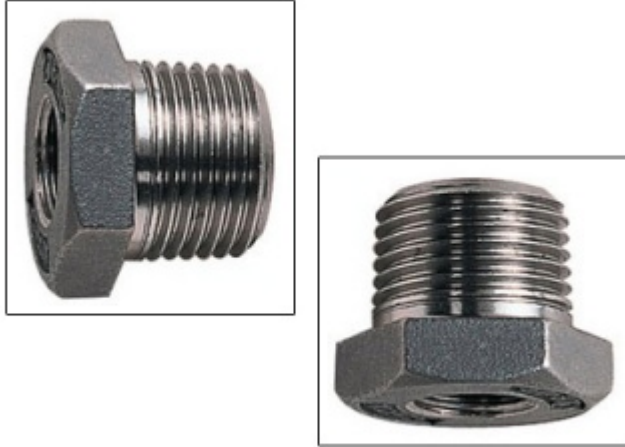

## Stainless Steel Bushes Hex Reducing Bushes

## Stainless Steel Bushes Hex Reducing Bushes

Stainless Steel Bushes Hex Reducing Bushes

Part No.	Male Thread	Female Thread
SSMFB 4/2	1/4" BSPT	1/8" BSP
SSMFB 6/2	3/8" BSPT	1/8" BSP
SSMFB 6/4	3/8" BSPT	1/4" BSPP
SSMFB 8/4	1/2" BSPT	1/4" BSPP
SSMFB 8/6	1/2" BSPT	3/8" BSPP
SSMFB 12/4	3/4" BSPT	1/4" BSPP
SSMFB 12/6	3/4" BSPT	3/8" BSPP
SSMFB 12/8	3/4" BSPT	1/2" BSPP
SSMFB 16/4	1" BSPT	1/4" BSPP
SSMFB 16/6	1" BSPT	3/8" BSPP
SSMFB 16/8	1" BSPT	1/2" BSPP
SSMFB 16/12	1" BSPT	3/4" BSPP