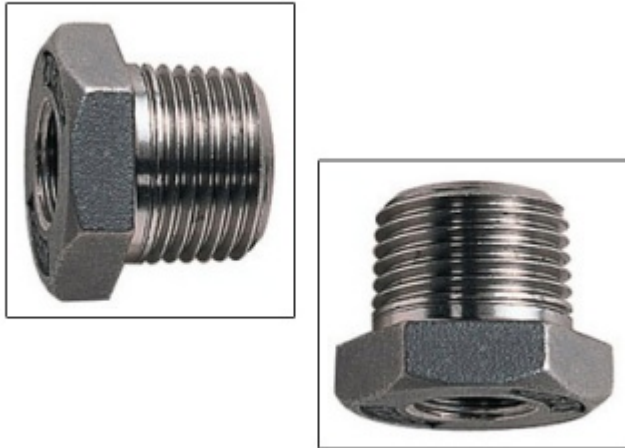

Stainless Steel Bushes Hex Reducing Bushes

Stainless Steel Bushes Hex Reducing Bushes

Stainless Steel Bushes Hex Reducing Bushes

Part No.	Male Thread	Female Thread
SSMFB 4/2	1/4" BSPT	1/8" BSP
SSMFB 6/2	3/8" BSPT	1/8" BSP
SSMFB 6/4	3/8" BSPT	1/4" BSPP
SSMFB 8/4	1/2" BSPT	1/4" BSPP
SSMFB 8/6	1/2" BSPT	3/8" BSPP
SSMFB 12/4	3/4" BSPT	1/4" BSPP
SSMFB 12/6	3/4" BSPT	3/8" BSPP
SSMFB 12/8	3/4" BSPT	1/2" BSPP
SSMFB 16/4	1" BSPT	1/4" BSPP
SSMFB 16/6	1" BSPT	3/8" BSPP
SSMFB 16/8	1" BSPT	1/2" BSPP
SSMFB 16/12	1" BSPT	3/4" BSPP