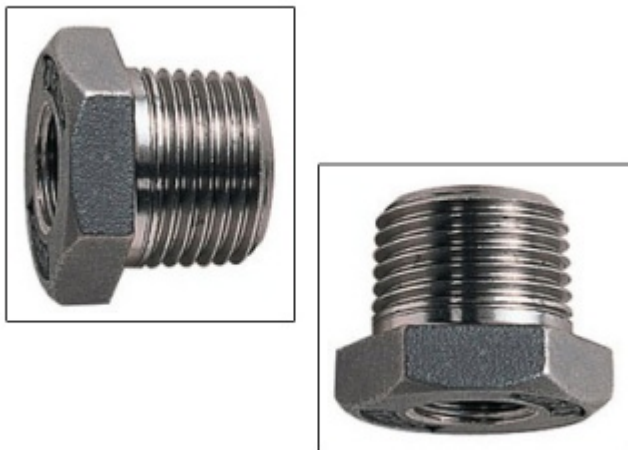

Stainless Steel Bushes Hex Reducing Bushes

Stainless Steel Bushes Hex Reducing Bushes

Stainless Steel Bushes Hex Reducing Bushes

Part No.	Male Thread	Female Thread
SSMFB 4/2	1/4" BSPT	1/8" BSP
SSMFB 6/2	3/8" BSPT	1/8" BSP
SSMFB 6/4	3/8" BSPT	1/4" BSPP
SSMFB 8/4	1/2" BSPT	1/4" BSPP
SSMFB 8/6	1/2" BSPT	3/8" BSPP
SSMFB 12/4	3/4" BSPT	1/4" BSPP
SSMFB 12/6	3/4" BSPT	3/8" BSPP
SSMFB 12/8	3/4" BSPT	1/2" BSPP
SSMFB 16/4	1" BSPT	1/4" BSPP
SSMFB 16/6	1" BSPT	3/8" BSPP
SSMFB 16/8	1" BSPT	1/2" BSPP
SSMFB 16/12	1" BSPT	3/4" BSPP