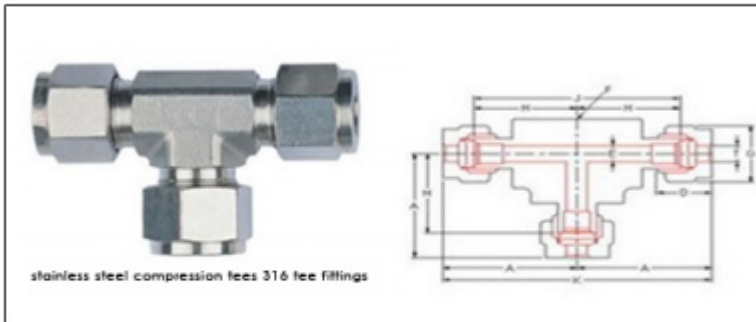

## Stainless Steel Compression Tee Fittings

### Stainless Steel Compression Tee Fittings

Stainless Steel Compression Tee Fittings

TUBE O.D.	CATALOG NUMBER	E	K	D	A	F	H	G	J
3	SUT-3-0	2	44.7	12.9	22.3	12	15.7	10	31.5
4	SUT-4-0	3	50.8	13.7	25.4	12	18.8	12	37.6
6	SUT-6-0	5	53.9	15.3	27.0	12	19.6	14	39.1
8	SUT-8-0	6	59.7	16.2	29.9	14	22.4	17	44.7
10	SUT-10-0	8	63.0	17.2	31.5	17	23.9	19	47.8
12	SUT-12-0	10	72.0	22.8	36.0	22	25.9	22	51.98
14	SUT-14-0	10	77.6	24.4	38.8	24	28.7	27	57.4
15	SUT-15-0	11	77.6	24.4	38.8	24	28.7	27	57.4
16	SUT-16-0	12	77.6	24.4	38.8	24	28.7	27	57.4
18	SUT-18-0	14	79.5	24.4	38.8	27	29.7	30	59.4
20	SUT-20-0	16	89.3	26.0	44.6	30	34.5	32	63.1
22	SUT-22-0	18	89.3	26.0	44.6	30	34.5	32	69.1
25	SUT-25-0	21	98.3	31.3	49.1	35	36.8	38	73.7

TUBE O.D.	CATALOG NUMBER	J	D	E	H	A	G	F	K
1/16	SUT-005-0	28.0	8.6	1	14.0	17.8	10	12	35.6
1/8	SUT-01-0	31.4	12.7	2	15.8	22.4	10	12	44.8
3/16	SUT-015-0	39.1	13.7	3	19.6	25.4	12	12	50.8
1/4	SUT-02-0	44.8	15.2	5	22.4	27.0	14	12	54.0
3/8	SUT-03-0	46.2	16.8	8	23.1	30.5	19	17	61.0
1/2	SUT-04-0	52.0	22.8	10	26.0	36.0	22	22	72.0
5/8	SUT-05-0	57.4	24.4	12	28.7	38.9	27	24	77.8
3/4	SUT-06-0	59.4	26.0	15	29.7	40.0	30	27	80.0
1	SUT-08-0	73.6	31.2	21	36.8	49.0	38	35	98.0