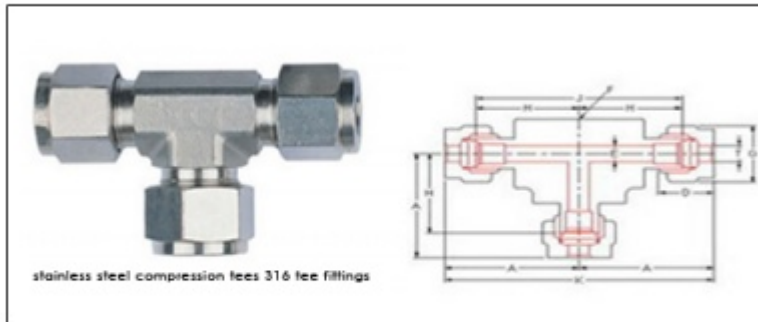

Stainless Steel Compression Tee Fittings

Stainless Steel Compression Tee Fittings

Stainless Steel Compression Tee Fittings

TUBE O.D.	CATALOG NUMBER	E	K	D	A	F	H	G	J
3	SUT-3-0	2	44.7	12.9	22.3	12	15.7	10	31.5
4	SUT-4-0	3	50.8	13.7	25.4	12	18.8	12	37.6
6	SUT-6-0	5	53.9	15.3	27.0	12	19.6	14	39.1
8	SUT-8-0	6	59.7	16.2	29.9	14	22.4	17	44.7
10	SUT-10-0	8	63.0	17.2	31.5	17	23.9	19	47.8
12	SUT-12-0	10	72.0	22.8	36.0	22	25.9	22	51.98
14	SUT-14-0	10	77.6	24.4	38.8	24	28.7	27	57.4
15	SUT-15-0	11	77.6	24.4	38.8	24	28.7	27	57.4
16	SUT-16-0	12	77.6	24.4	38.8	24	28.7	27	57.4
18	SUT-18-0	14	79.5	24.4	38.8	27	29.7	30	59.4
20	SUT-20-0	16	89.3	26.0	44.6	30	34.5	32	63.1
22	SUT-22-0	18	89.3	26.0	44.6	30	34.5	32	69.1
25	SUT-25-0	21	98.3	31.3	49.1	35	36.8	38	73.7

TUBE O.D.	CATALOG NUMBER	J	D	E	H	A	G	F	K
1/16	SUT-005-0	28.0	8.6	1	14.0	17.8	10	12	35.6
1/8	SUT-01-0	31.4	12.7	2	15.8	22.4	10	12	44.8
3/16	SUT-015-0	39.1	13.7	3	19.6	25.4	12	12	50.8
1/4	SUT-02-0	44.8	15.2	5	22.4	27.0	14	12	54.0
3/8	SUT-03-0	46.2	16.8	8	23.1	30.5	19	17	61.0
1/2	SUT-04-0	52.0	22.8	10	26.0	36.0	22	22	72.0
5/8	SUT-05-0	57.4	24.4	12	28.7	38.9	27	24	77.8
3/4	SUT-06-0	59.4	26.0	15	29.7	40.0	30	27	80.0
1	SUT-08-0	73.6	31.2	21	36.8	49.0	38	35	98.0