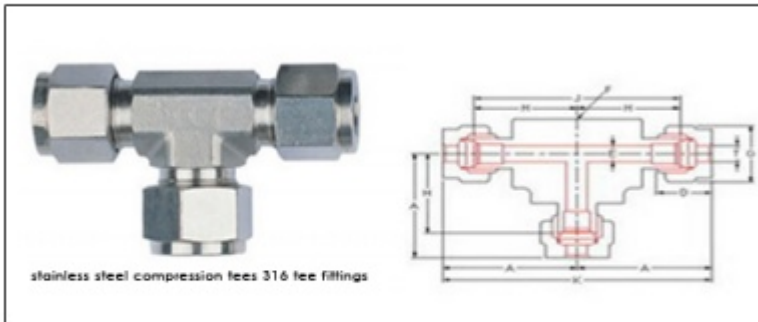

## Stainless Steel Compression Tee Fittings

## Stainless Steel Compression Tee Fittings

Stainless Steel Compression Tee Fittings

TUBE O.D.	CATALOG NUMBER	E	K	D	A	F	H	G	J
3	SUT-3-0	2	44.7	12.9	22.3	12	15.7	10	31.5
4	SUT-4-0	3	50.8	13.7	25.4	12	18.8	12	37.6
6	SUT-6-0	5	53.9	15.3	27.0	12	19.6	14	39.1
8	SUT-8-0	6	59.7	16.2	29.9	14	22.4	17	44.7
10	SUT-10-0	8	63.0	17.2	31.5	17	23.9	19	47.8
12	SUT-12-0	10	72.0	22.8	36.0	22	25.9	22	51.98
14	SUT-14-0	10	77.6	24.4	38.8	24	28.7	27	57.4
15	SUT-15-0	11	77.6	24.4	38.8	24	28.7	27	57.4
16	SUT-16-0	12	77.6	24.4	38.8	24	28.7	27	57.4
18	SUT-18-0	14	79.5	24.4	38.8	27	29.7	30	59.4
20	SUT-20-0	16	89.3	26.0	44.6	30	34.5	32	63.1
22	SUT-22-0	18	89.3	26.0	44.6	30	34.5	32	69.1
25	SUT-25-0	21	98.3	31.3	49.1	35	36.8	38	73.7

TUBE O.D.	CATALOG NUMBER	J	D	E	H	A	G	F	K
1/16	SUT-005-0	28.0	8.6	1	14.0	17.8	10	12	35.6
1/8	SUT-01-0	31.4	12.7	2	15.8	22.4	10	12	44.8
3/16	SUT-015-0	39.1	13.7	3	19.6	25.4	12	12	50.8
1/4	SUT-02-0	44.8	15.2	5	22.4	27.0	14	12	54.0
3/8	SUT-03-0	46.2	16.8	8	23.1	30.5	19	17	61.0
1/2	SUT-04-0	52.0	22.8	10	26.0	36.0	22	22	72.0
5/8	SUT-05-0	57.4	24.4	12	28.7	38.9	27	24	77.8
3/4	SUT-06-0	59.4	26.0	15	29.7	40.0	30	27	80.0
1	SUT-08-0	73.6	31.2	21	36.8	49.0	38	35	98.0