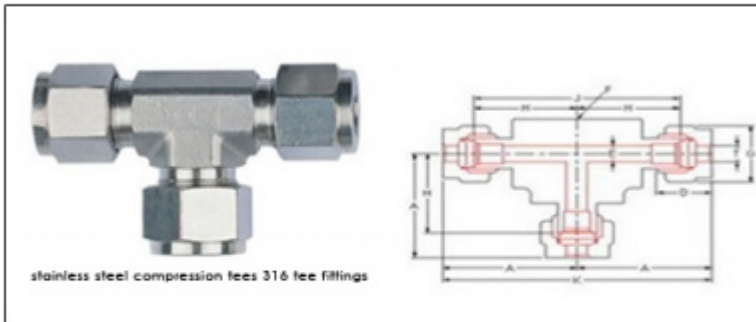

Stainless Steel Compression Tee Fittings

Stainless Steel Compression Tee Fittings

Stainless Steel Compression Tee Fittings

TUBE O.D.	CATALOG NUMBER	E	K	D	A	F	H	G	J
3	SUT-3-0	2	44.7	12.9	22.3	12	15.7	10	31.5
4	SUT-4-0	3	50.8	13.7	25.4	12	18.8	12	37.6
6	SUT-6-0	5	53.9	15.3	27.0	12	19.6	14	39.1
8	SUT-8-0	6	59.7	16.2	29.9	14	22.4	17	44.7
10	SUT-10-0	8	63.0	17.2	31.5	17	23.9	19	47.8
12	SUT-12-0	10	72.0	22.8	36.0	22	25.9	22	51.98
14	SUT-14-0	10	77.6	24.4	38.8	24	28.7	27	57.4
15	SUT-15-0	11	77.6	24.4	38.8	24	28.7	27	57.4
16	SUT-16-0	12	77.6	24.4	38.8	24	28.7	27	57.4
18	SUT-18-0	14	79.5	24.4	38.8	27	29.7	30	59.4
20	SUT-20-0	16	89.3	26.0	44.6	30	34.5	32	63.1
22	SUT-22-0	18	89.3	26.0	44.6	30	34.5	32	69.1
25	SUT-25-0	21	98.3	31.3	49.1	35	36.8	38	73.7

TUBE O.D.	CATALOG NUMBER	J	D	E	H	A	G	F	K
1/16	SUT-005-0	28.0	8.6	1	14.0	17.8	10	12	35.6
1/8	SUT-01-0	31.4	12.7	2	15.8	22.4	10	12	44.8
3/16	SUT-015-0	39.1	13.7	3	19.6	25.4	12	12	50.8
1/4	SUT-02-0	44.8	15.2	5	22.4	27.0	14	12	54.0
3/8	SUT-03-0	46.2	16.8	8	23.1	30.5	19	17	61.0
1/2	SUT-04-0	52.0	22.8	10	26.0	36.0	22	22	72.0
5/8	SUT-05-0	57.4	24.4	12	28.7	38.9	27	24	77.8
3/4	SUT-06-0	59.4	26.0	15	29.7	40.0	30	27	80.0
1	SUT-08-0	73.6	31.2	21	36.8	49.0	38	35	98.0