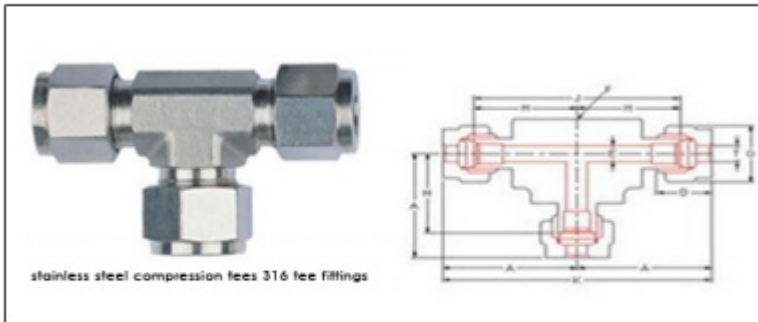

Stainless Steel Compression Tee Fittings

Stainless Steel Compression Tee Fittings

Stainless Steel Compression Tee Fittings

TUBE O.D.	CATALOG NUMBER	E	K	D	A	F	H	G	J
3	SUT-3-0	2	44.7	12.9	22.3	12	15.7	10	31.5
4	SUT-4-0	3	50.8	13.7	25.4	12	18.8	12	37.6
6	SUT-6-0	5	53.9	15.3	27.0	12	19.6	14	39.1
8	SUT-8-0	6	59.7	16.2	29.9	14	22.4	17	44.7
10	SUT-10-0	8	63.0	17.2	31.5	17	23.9	19	47.8
12	SUT-12-0	10	72.0	22.8	36.0	22	25.9	22	51.98
14	SUT-14-0	10	77.6	24.4	38.8	24	28.7	27	57.4
15	SUT-15-0	11	77.6	24.4	38.8	24	28.7	27	57.4
16	SUT-16-0	12	77.6	24.4	38.8	24	28.7	27	57.4
18	SUT-18-0	14	79.5	24.4	38.8	27	29.7	30	59.4
20	SUT-20-0	16	89.3	26.0	44.6	30	34.5	32	63.1
22	SUT-22-0	18	89.3	26.0	44.6	30	34.5	32	69.1
25	SUT-25-0	21	98.3	31.3	49.1	35	36.8	38	73.7

TUBE O.D.	CATALOG NUMBER	J	D	E	H	A	G	F	K
1/16	SUT-005-0	28.0	8.6	1	14.0	17.8	10	12	35.6
1/8	SUT-01-0	31.4	12.7	2	15.8	22.4	10	12	44.8
3/16	SUT-015-0	39.1	13.7	3	19.6	25.4	12	12	50.8
1/4	SUT-02-0	44.8	15.2	5	22.4	27.0	14	12	54.0
3/8	SUT-03-0	46.2	16.8	8	23.1	30.5	19	17	61.0
1/2	SUT-04-0	52.0	22.8	10	26.0	36.0	22	22	72.0
5/8	SUT-05-0	57.4	24.4	12	28.7	38.9	27	24	77.8
3/4	SUT-06-0	59.4	26.0	15	29.7	40.0	30	27	80.0
1	SUT-08-0	73.6	31.2	21	36.8	49.0	38	35	98.0