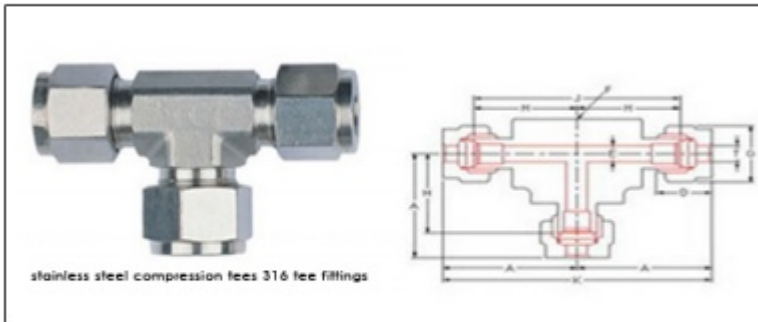

## Stainless Steel Compression Tee Fittings

### Stainless Steel Compression Tee Fittings

Stainless Steel Compression Tee Fittings

TUBE O.D.	CATALOG NUMBER	E	K	D	A	F	H	G	J
3	SUT-3-0	2	44.7	12.9	22.3	12	15.7	10	31.5
4	SUT-4-0	3	50.8	13.7	25.4	12	18.8	12	37.6
6	SUT-6-0	5	53.9	15.3	27.0	12	19.6	14	39.1
8	SUT-8-0	6	59.7	16.2	29.9	14	22.4	17	44.7
10	SUT-10-0	8	63.0	17.2	31.5	17	23.9	19	47.8
12	SUT-12-0	10	72.0	22.8	36.0	22	25.9	22	51.98
14	SUT-14-0	10	77.6	24.4	38.8	24	28.7	27	57.4
15	SUT-15-0	11	77.6	24.4	38.8	24	28.7	27	57.4
16	SUT-16-0	12	77.6	24.4	38.8	24	28.7	27	57.4
18	SUT-18-0	14	79.5	24.4	38.8	27	29.7	30	59.4
20	SUT-20-0	16	89.3	26.0	44.6	30	34.5	32	63.1
22	SUT-22-0	18	89.3	26.0	44.6	30	34.5	32	69.1
25	SUT-25-0	21	98.3	31.3	49.1	35	36.8	38	73.7

TUBE O.D.	CATALOG NUMBER	J	D	E	H	A	G	F	K
1/16	SUT-005-0	28.0	8.6	1	14.0	17.8	10	12	35.6
1/8	SUT-01-0	31.4	12.7	2	15.8	22.4	10	12	44.8
3/16	SUT-015-0	39.1	13.7	3	19.6	25.4	12	12	50.8
1/4	SUT-02-0	44.8	15.2	5	22.4	27.0	14	12	54.0
3/8	SUT-03-0	46.2	16.8	8	23.1	30.5	19	17	61.0
1/2	SUT-04-0	52.0	22.8	10	26.0	36.0	22	22	72.0
5/8	SUT-05-0	57.4	24.4	12	28.7	38.9	27	24	77.8
3/4	SUT-06-0	59.4	26.0	15	29.7	40.0	30	27	80.0
1	SUT-08-0	73.6	31.2	21	36.8	49.0	38	35	98.0