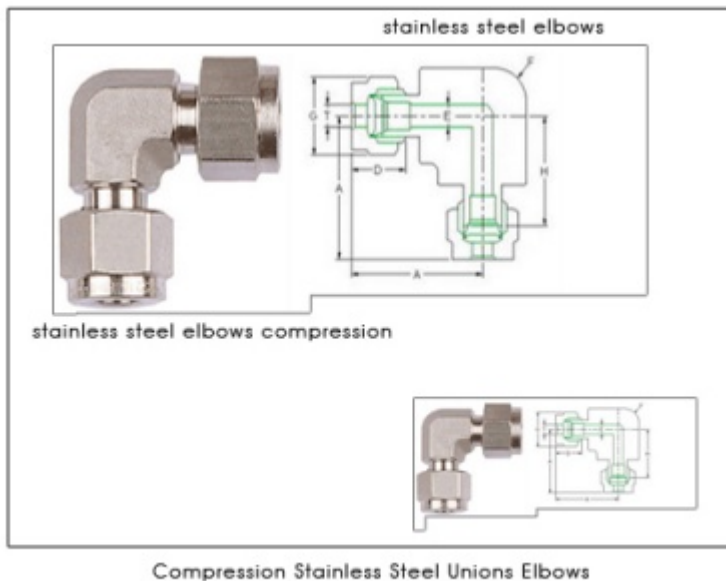

Compression Stainless Steel Unions Elbows

Compression Stainless Steel Unions Elbows

TUBE O.D.	CATALOG NUMBER	H	D	F	G	E	A
3	UE-3-0	15.7	12.9	12	10	2	22.3
4	UE-4-0	18.8	13.7	12	12	3	25.4
6	UE-6-0	19.6	15.3	12	14	5	27.0
8	UE-8-0	21.3	16.2	14	17	6	28.8
10	UE-10-0	23.9	17.2	17	19	8	31.5
12	UE-12-0	25.9	22.8	22	22	10	36.0
14	UE-14-0	27.9	24.4	24	27	10	38.0
15	UE-15-0	27.9	24.4	24	27	11	38.8
16	UE-16-0	27.9	24.4	24	27	12	38.0
18	UE-18-0	29.7	24.4	27	30	14	39.8
20	UE-20-0	34.5	26.0	30	32	16	44.6
22	UE-22-0	34.5	26.0	30	32	16	44.6
25	UE-25-0	36.8	31.3	34	38	21	49.1

TUBE O.D.	CATALOG NUMBER	G	H	E	A	D	F
1/16	UE-005-0	10	14.0	1	17.8	8.6	10
1/8	UE-01-0	12	15.8	3	22.4	12.7	12
3/16	UE-015-0	12	18.8	3	25.4	13.7	12
1/4	UE-02-0	14	19.6	5	27.0	15.2	12
3/8	UE-03-0	17	21.3	8	30.5	16.8	17
1/2	UE-04-0	22	23.1	10	36.0	22.8	22
5/8	UE-05-0	27	26.0	12	38.1	24.4	24
3/4	UE-06-0	30	29.7	15	40.0	24.4	27
1	UE-08-0	38	36.8	21	49.0	26.0	34

MATERIAL: STAINLESS STEEL 304 316 ELBOWS A2 A4

ADDEESS:**CONEX STAINLESS STEEL FITTINGS**

1414 Dalamal tower
Nariman point
Mumbai 400021 INDIA

CONTACTS:

PHONE : 91-22-43449300

FAX : 91-22-22834046

EMAIL : sales@conexstainless.com