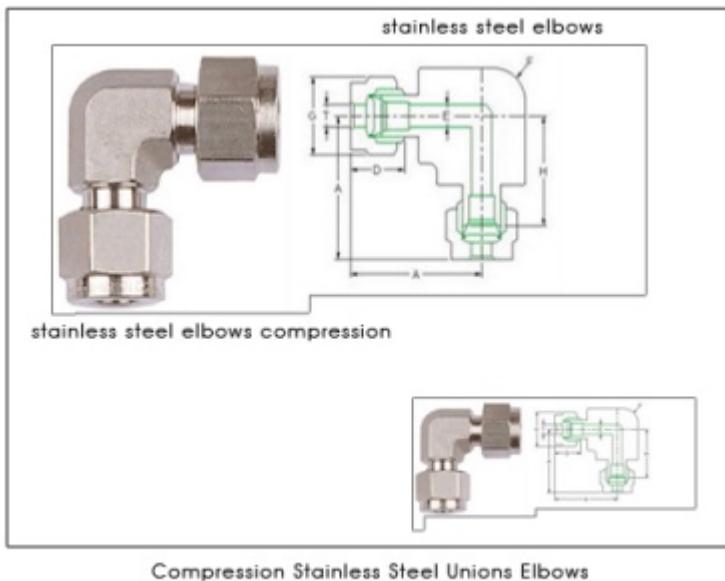

Compression Stainless Steel Unions Elbows

Compression Stainless Steel Unions Elbows

TUBE O.D.	CATALOG NUMBER	H	D	F	G	E	A
3	UE-3-0	15.7	12.9	12	10	2	22.3
4	UE-4-0	18.8	13.7	12	12	3	25.4
6	UE-6-0	19.6	15.3	12	14	5	27.0
8	UE-8-0	21.3	16.2	14	17	6	28.8
10	UE-10-0	23.9	17.2	17	19	8	31.5
12	UE-12-0	25.9	22.8	22	22	10	36.0
14	UE-14-0	27.9	24.4	24	27	10	38.0
15	UE-15-0	27.9	24.4	24	27	11	38.8
16	UE-16-0	27.9	24.4	24	27	12	38.0
18	UE-18-0	29.7	24.4	27	30	14	39.8
20	UE-20-0	34.5	26.0	30	32	16	44.6
22	UE-22-0	34.5	26.0	30	32	16	44.6
25	UE-25-0	36.8	31.3	34	38	21	49.1

TUBE O.D.	CATALOG NUMBER	G	H	E	A	D	F
1/16	UE-005-0	10	14.0	1	17.8	8.6	10
1/8	UE-01-0	12	15.8	3	22.4	12.7	12
3/16	UE-015-0	12	18.8	3	25.4	13.7	12
1/4	UE-02-0	14	19.6	5	27.0	15.2	12
3/8	UE-03-0	17	21.3	8	30.5	16.8	17
1/2	UE-04-0	22	23.1	10	36.0	22.8	22
5/8	UE-05-0	27	26.0	12	38.1	24.4	24
3/4	UE-06-0	30	29.7	15	40.0	24.4	27
1	UE-08-0	38	36.8	21	49.0	26.0	34

MATERIAL: STAINLESS STEEL 304 316 ELBOWS A2 A4

ADDEESS:**CONEX STAINLESS STEEL FITTINGS**

1414 Dalamal tower
Nariman point
Mumbai 400021 INDIA

CONTACTS:

PHONE : 91-22-43449300

FAX : 91-22-22834046

EMAIL : sales@conexstainless.com