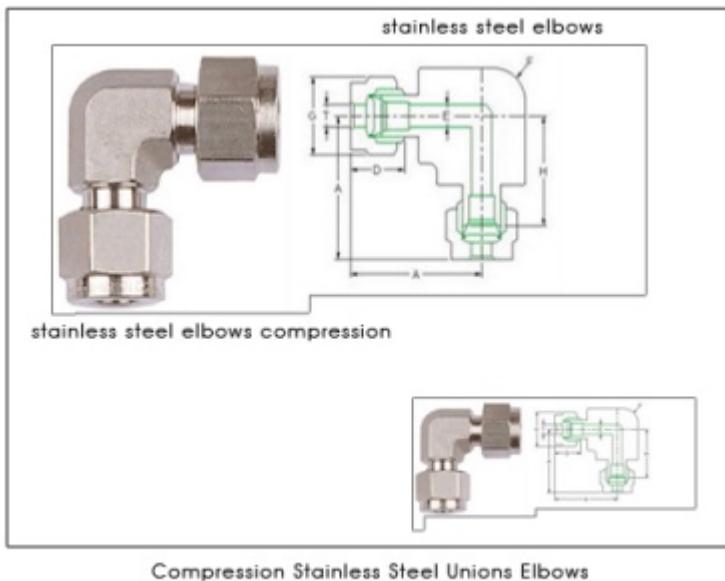

## Compression Stainless Steel Unions Elbows

### Compression Stainless Steel Unions Elbows

TUBE O.D.	CATALOG NUMBER	H	D	F	G	E	A
3	UE-3-0	15.7	12.9	12	10	2	22.3
4	UE-4-0	18.8	13.7	12	12	3	25.4
6	UE-6-0	19.6	15.3	12	14	5	27.0
8	UE-8-0	21.3	16.2	14	17	6	28.8
10	UE-10-0	23.9	17.2	17	19	8	31.5
12	UE-12-0	25.9	22.8	22	22	10	36.0
14	UE-14-0	27.9	24.4	24	27	10	38.0
15	UE-15-0	27.9	24.4	24	27	11	38.8
16	UE-16-0	27.9	24.4	24	27	12	38.0
18	UE-18-0	29.7	24.4	27	30	14	39.8
20	UE-20-0	34.5	26.0	30	32	16	44.6
22	UE-22-0	34.5	26.0	30	32	16	44.6
25	UE-25-0	36.8	31.3	34	38	21	49.1

TUBE O.D.	CATALOG NUMBER	G	H	E	A	D	F
1/16	UE-005-0	10	14.0	1	17.8	8.6	10
1/8	UE-01-0	12	15.8	3	22.4	12.7	12
3/16	UE-015-0	12	18.8	3	25.4	13.7	12
1/4	UE-02-0	14	19.6	5	27.0	15.2	12
3/8	UE-03-0	17	21.3	8	30.5	16.8	17
1/2	UE-04-0	22	23.1	10	36.0	22.8	22
5/8	UE-05-0	27	26.0	12	38.1	24.4	24
3/4	UE-06-0	30	29.7	15	40.0	24.4	27
1	UE-08-0	38	36.8	21	49.0	26.0	34