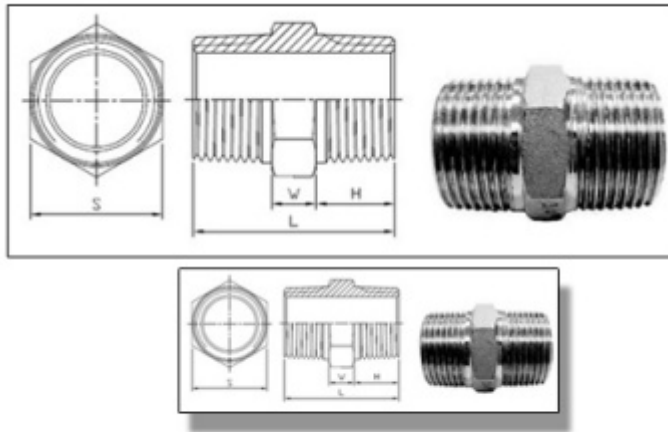

## Stainless Steel Hex Nipples

### Stainless Steel Hex Nipples

Stainless Steel Hex Nipples

#### Economic Pattern

SIZE	1/8"		1/4"		3/8"		1/2"		3/4"		1"		1-1/4"		1-1/2"		2"		2-1/2"		3"		4"	
	mm	in	mm	in	mm	in	mm	in	mm	in	mm	in	mm	in	mm	in	mm	in	mm	in	mm	in	mm	in
W	5.6	0.22	6	0.24	6	0.24	7.6	0.3	8.5	0.33	8	0.31	9.5	0.37	9.5	0.37	10.5	0.41	13	0.51	13	0.51	15	0.59
H	9	0.35	11	0.43	11	0.43	14	0.55	14	0.55	17.5	0.69	18	0.71	18.5	0.73	20	0.79	22.5	0.89	25	0.98	28	1.1
S	13	0.51	15	0.59	18	0.71	23	0.91	29	1.14	35	1.38	45	1.77	50	1.97	62	2.44	78	3.07	91	3.58	118	4.65
L	26	1.02	30	1.18	30	1.18	40	1.57	40.5	1.59	48	1.89	49.5	1.95	49.5	1.95	52.5	2.07	60	2.36	65	2.56	71	2.8

#### Standard Pattern

SIZE	1/8"		1/4"		3/8"		1/2"		3/4"		1"		1-1/4"		1-1/2"		2"		2-1/2"		3"		4"	
	mm	in	mm	in	mm	in	mm	in	mm	in	mm	in	mm	in	mm	in	mm	in	mm	in	mm	in	mm	in
W	5.7	0.22	6	0.24	6.1	0.24	7.6	0.3	8.4	0.33	8.3	0.33	10	0.39	10.2	0.4	10.6	0.42	13.1	0.52	13	0.51	14.5	0.57
H	12.2	0.48	13	0.51	13	0.51	17.2	0.68	17.6	0.69	20.4	0.8	20.8	0.82	20.7	0.81	22	0.87	25	0.98	27.5	1.08	30.3	1.19
S	13.3	0.52	15.2	0.6	18.5	0.73	23	0.91	29	1.14	35	1.38	44	1.73	50	1.97	62	2.44	78	3.07	91	3.58	117	4.61
L	30	1.18	32	1.26	32	1.26	42	1.65	43.5	1.71	49	1.93	51.5	2.03	51.5	2.03	54.5	2.15	63	2.48	68	2.68	75	2.95