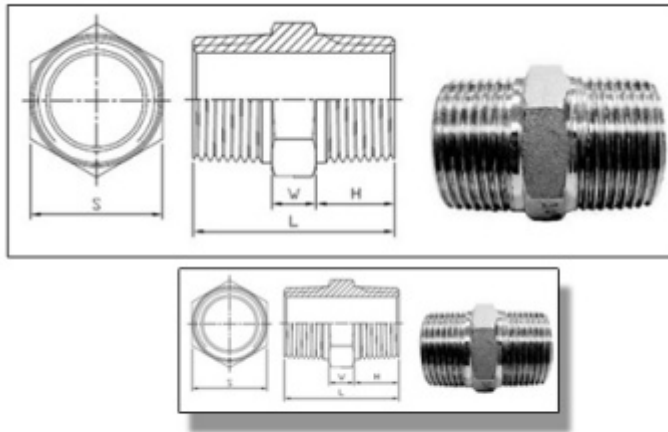

Stainless Steel Hex Nipples

Stainless Steel Hex Nipples

Stainless Steel Hex Nipples

Economic Pattern

SIZE	1/8"		1/4"		3/8"		1/2"		3/4"		1"		1-1/4"		1-1/2"		2"		2-1/2"		3"		4"	
	mm	in	mm	in	mm	in	mm	in	mm	in	mm	in	mm	in	mm	in	mm	in	mm	in	mm	in	mm	in
W	5.6	0.22	6	0.24	6	0.24	7.6	0.3	8.5	0.33	8	0.31	9.5	0.37	9.5	0.37	10.5	0.41	13	0.51	13	0.51	15	0.59
H	9	0.35	11	0.43	11	0.43	14	0.55	14	0.55	17.5	0.69	18	0.71	18.5	0.73	20	0.79	22.5	0.89	25	0.98	28	1.1
S	13	0.51	15	0.59	18	0.71	23	0.91	29	1.14	35	1.38	45	1.77	50	1.97	62	2.44	78	3.07	91	3.58	118	4.65
L	26	1.02	30	1.18	30	1.18	40	1.57	40.5	1.59	48	1.89	49.5	1.95	49.5	1.95	52.5	2.07	60	2.36	65	2.56	71	2.8

Standard Pattern

SIZE	1/8"		1/4"		3/8"		1/2"		3/4"		1"		1-1/4"		1-1/2"		2"		2-1/2"		3"		4"	
	mm	in	mm	in	mm	in	mm	in	mm	in	mm	in	mm	in	mm	in	mm	in	mm	in	mm	in	mm	in
W	5.7	0.22	6	0.24	6.1	0.24	7.6	0.3	8.4	0.33	8.3	0.33	10	0.39	10.2	0.4	10.6	0.42	13.1	0.52	13	0.51	14.5	0.57
H	12.2	0.48	13	0.51	13	0.51	17.2	0.68	17.6	0.69	20.4	0.8	20.8	0.82	20.7	0.81	22	0.87	25	0.98	27.5	1.08	30.3	1.19
S	13.3	0.52	15.2	0.6	18.5	0.73	23	0.91	29	1.14	35	1.38	44	1.73	50	1.97	62	2.44	78	3.07	91	3.58	117	4.61
L	30	1.18	32	1.26	32	1.26	42	1.65	43.5	1.71	49	1.93	51.5	2.03	51.5	2.03	54.5	2.15	63	2.48	68	2.68	75	2.95