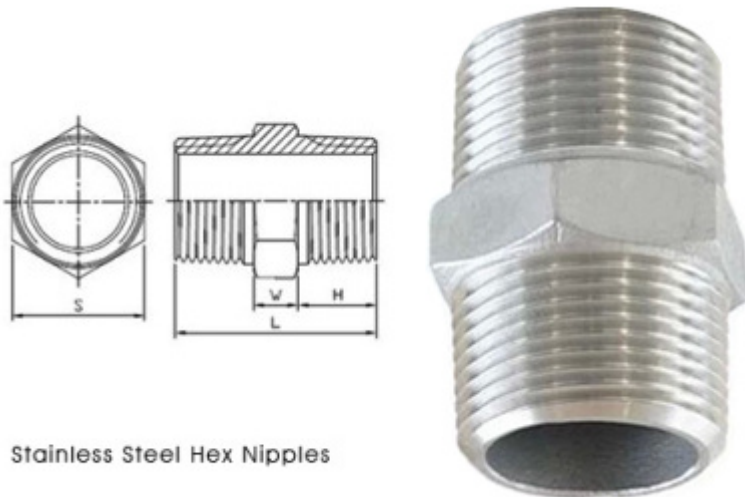

Stainless Steel Hex Nipples

Stainless Steel Hex Nipples

Stainless Steel Hex Nipples

Economic Pattern

SIZE	1/8"		1/4"		3/8"		1/2"		3/4"		1"		1-1/4"		1-1/2"		2"		2-1/2"		3"		4"	
	mm	in	mm	in	mm	in	mm	in	mm	in	mm	in	mm	in	mm	in	mm	in	mm	in	mm	in	mm	in
W	5.6	0.22	6	0.24	6	0.24	7.6	0.3	8.5	0.33	8	0.31	9.5	0.37	9.5	0.37	10.5	0.41	13	0.51	13	0.51	15	0.59
H	9	0.35	11	0.43	11	0.43	14	0.55	14	0.55	17.5	0.69	18	0.71	18.5	0.73	20	0.79	22.5	0.89	25	0.98	28	1.1
S	13	0.51	15	0.59	18	0.71	23	0.91	29	1.14	35	1.38	45	1.77	50	1.97	62	2.44	78	3.07	91	3.58	118	4.65
L	26	1.02	30	1.18	30	1.18	40	1.57	40.5	1.59	48	1.89	49.5	1.95	49.5	1.95	52.5	2.07	60	2.36	65	2.56	71	2.8

Standard Pattern

SIZE	1/8"		1/4"		3/8"		1/2"		3/4"		1"		1-1/4"		1-1/2"		2"		2-1/2"		3"		4"	
	mm	in	mm	in	mm	in	mm	in	mm	in	mm	in	mm	in	mm	in	mm	in	mm	in	mm	in	mm	in
W	5.7	0.22	6	0.24	6.1	0.24	7.6	0.3	8.4	0.33	8.3	0.33	10	0.39	10.2	0.4	10.6	0.42	13.1	0.52	13	0.51	14.5	0.57
H	12.2	0.48	13	0.51	13	0.51	17.2	0.68	17.6	0.69	20.4	0.8	20.8	0.82	20.7	0.81	22	0.87	25	0.98	27.5	1.08	30.3	1.19
S	13.3	0.52	15.2	0.6	18.5	0.73	23	0.91	29	1.14	35	1.38	44	1.73	50	1.97	62	2.44	78	3.07	91	3.58	117	4.61
L	30	1.18	32	1.26	32	1.26	42	1.65	43.5	1.71	49	1.93	51.5	2.03	51.5	2.03	54.5	2.15	63	2.48	68	2.68	75	2.95