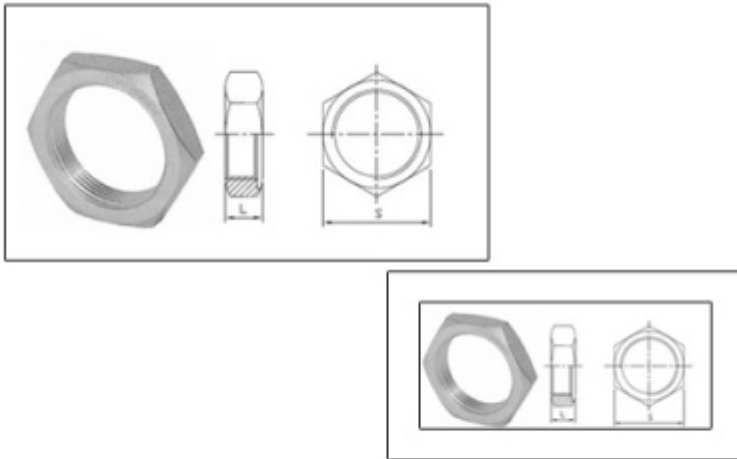

Stainless Steel Lock Nuts Hex Lock Nuts

Stainless Steel Lock Nuts Hex Lock Nuts

Stainless Steel Lock Nuts Hex Lock Nuts

SIZE	L		S	
	mm	in	mm	in
1/8"	6.3	0.25	17.3	0.68
1/4"	7	0.28	19.1	0.75
3/8"	7.5	0.3	25.3	1
1/2"	7.7	0.3	30.1	1.19
3/4"	9.2	0.36	34.4	1.35
1"	9	0.35	43.2	1.7
1-1/4"	11.7	0.46	52	2.05
1-1/2"	11.8	0.46	58.1	2.29
2"	13.1	0.52	71.9	2.83
2-1/2"	14.8	0.58	90.4	3.56
3"	17	0.67	103	4.06
4"	18	0.71	128	5.04