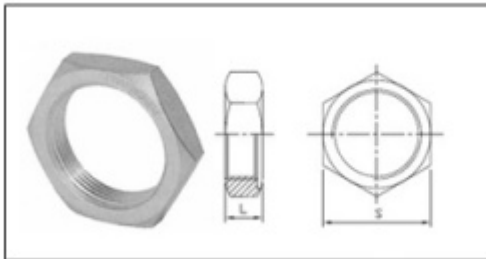

Stainless Steel Lock Nuts Hex Lock Nuts

Stainless Steel Lock Nuts Hex Lock Nuts

Stainless Steel Lock Nuts Hex Lock Nuts

| SIZE | L | | S | |
|--------|------|------|------|------|
| | mm | in | mm | in |
| 1/8" | 6.3 | 0.25 | 17.3 | 0.68 |
| 1/4" | 7 | 0.28 | 19.1 | 0.75 |
| 3/8" | 7.5 | 0.3 | 25.3 | 1 |
| 1/2" | 7.7 | 0.3 | 30.1 | 1.19 |
| 3/4" | 9.2 | 0.36 | 34.4 | 1.35 |
| 1" | 9 | 0.35 | 43.2 | 1.7 |
| 1-1/4" | 11.7 | 0.46 | 52 | 2.05 |
| 1-1/2" | 11.8 | 0.46 | 58.1 | 2.29 |
| 2" | 13.1 | 0.52 | 71.9 | 2.83 |
| 2-1/2" | 14.8 | 0.58 | 90.4 | 3.56 |
| 3" | 17 | 0.67 | 103 | 4.06 |
| 4" | 18 | 0.71 | 128 | 5.04 |