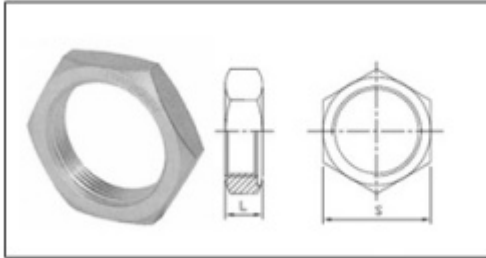

Stainless Steel Lock Nuts Hex Lock Nuts

Stainless Steel Lock Nuts Hex Lock Nuts

Stainless Steel Lock Nuts Hex Lock Nuts

SIZE	L		S	
	mm	in	mm	in
1/8"	6.3	0.25	17.3	0.68
1/4"	7	0.28	19.1	0.75
3/8"	7.5	0.3	25.3	1
1/2"	7.7	0.3	30.1	1.19
3/4"	9.2	0.36	34.4	1.35
1"	9	0.35	43.2	1.7
1-1/4"	11.7	0.46	52	2.05
1-1/2"	11.8	0.46	58.1	2.29
2"	13.1	0.52	71.9	2.83
2-1/2"	14.8	0.58	90.4	3.56
3"	17	0.67	103	4.06
4"	18	0.71	128	5.04