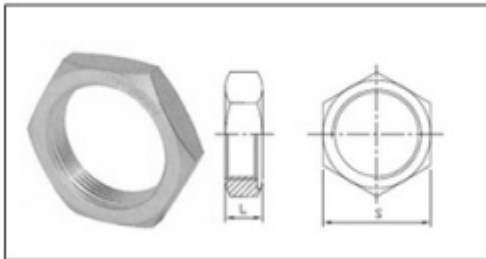

**Stainless Steel Lock Nuts Hex Lock Nuts**

**Stainless Steel Lock Nuts Hex Lock Nuts**

Stainless Steel Lock Nuts Hex Lock Nuts

SIZE	L		S	
	mm	in	mm	in
1/8"	6.3	0.25	17.3	0.68
1/4"	7	0.28	19.1	0.75
3/8"	7.5	0.3	25.3	1
1/2"	7.7	0.3	30.1	1.19
3/4"	9.2	0.36	34.4	1.35
1"	9	0.35	43.2	1.7
1-1/4"	11.7	0.46	52	2.05
1-1/2"	11.8	0.46	58.1	2.29
2"	13.1	0.52	71.9	2.83
2-1/2"	14.8	0.58	90.4	3.56
3"	17	0.67	103	4.06
4"	18	0.71	128	5.04