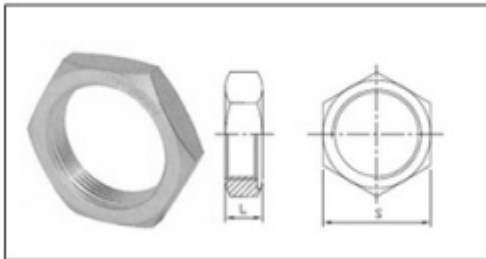

Stainless Steel Lock Nuts Hex Lock Nuts

Stainless Steel Lock Nuts Hex Lock Nuts

Stainless Steel Lock Nuts Hex Lock Nuts

SIZE	L		S	
	mm	in	mm	in
1/8"	6.3	0.25	17.3	0.68
1/4"	7	0.28	19.1	0.75
3/8"	7.5	0.3	25.3	1
1/2"	7.7	0.3	30.1	1.19
3/4"	9.2	0.36	34.4	1.35
1"	9	0.35	43.2	1.7
1-1/4"	11.7	0.46	52	2.05
1-1/2"	11.8	0.46	58.1	2.29
2"	13.1	0.52	71.9	2.83
2-1/2"	14.8	0.58	90.4	3.56
3"	17	0.67	103	4.06
4"	18	0.71	128	5.04