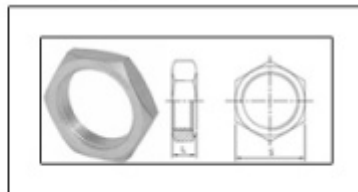

**Stainless Steel Lock Nuts Hex Lock Nuts**

**Stainless Steel Lock Nuts Hex Lock Nuts**

Stainless Steel Lock Nuts Hex Lock Nuts

SIZE	L		S	
	mm	in	mm	in
1/8"	6.3	0.25	17.3	0.68
1/4"	7	0.28	19.1	0.75
3/8"	7.5	0.3	25.3	1
1/2"	7.7	0.3	30.1	1.19
3/4"	9.2	0.36	34.4	1.35
1"	9	0.35	43.2	1.7
1-1/4"	11.7	0.46	52	2.05
1-1/2"	11.8	0.46	58.1	2.29
2"	13.1	0.52	71.9	2.83
2-1/2"	14.8	0.58	90.4	3.56
3"	17	0.67	103	4.06
4"	18	0.71	128	5.04