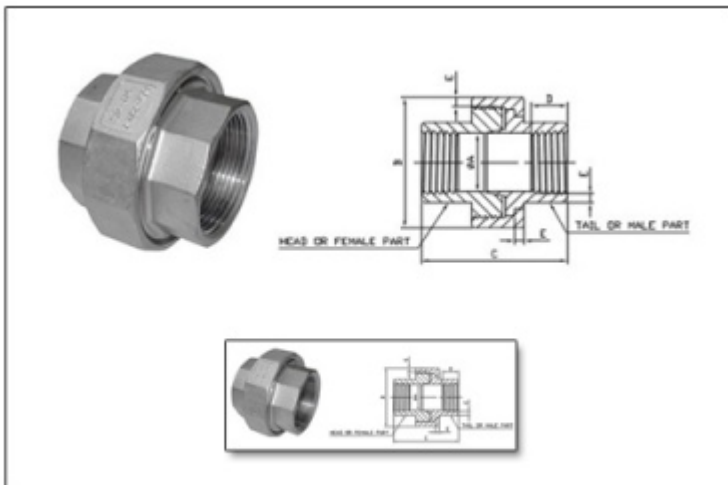

**Stainless Steel Unions Pipe Unions**

**Stainless Steel Unions Pipe Unions**

Stainless Steel Unions Pipe Unions

SIZE	1/8"		1/4"		3/8"		1/2"		3/4"		1"		1-1/4"		1-1/2"		2"		2-1/2"	
	mm	in	mm	in	mm	in	mm	in	mm	in	mm	in	mm	in	mm	in	mm	in	mm	in
A (Min.)	5.33	0.21	9.14	0.36	13.21	0.52	15.49	0.61	20.32	0.8	25.4	1	33.27	1.31	39.37	1.55	51.56	2.03	60.45	2.38
B (Min.)	23.62	0.93	27.94	1.1	32	1.26	36.83	1.45	43.43	1.71	52.58	2.07	63.5	2.5	71.63	2.82	86.61	3.41	104.65	4.12
C (Min.)	32	1.26	36.58	1.44	40.89	1.61	43.69	1.72	49.28	1.94	52.32	2.06	57.4	2.26	61.21	2.41	69.85	2.75	81.79	3.22
D (Min.)	6.35	0.25	8.13	0.32	9.14	0.36	10.92	0.43	12.7	0.5	14.73	0.58	17.02	0.67	17.78	0.7	19.05	0.75	23.37	0.92
E (Min.)	2.29	0.09	2.29	0.09	2.54	0.1	2.54	0.1	3.05	0.12	3.3	0.13	3.56	0.14	3.81	0.15	4.318	0.17	5.33	0.21