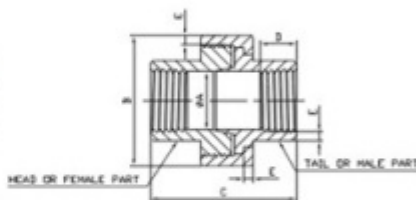

**Stainless Steel Unions Pipe Unions**

**Stainless Steel Unions Pipe Unions**

Stainless Steel Unions Pipe Unions

SIZE	1/8"		1/4"		3/8"		1/2"		3/4"		1"		1-1/4"		1-1/2"		2"		2-1/2"	
	mm	in	mm	in	mm	in	mm	in	mm	in	mm	in	mm	in	mm	in	mm	in	mm	in
A (Min.)	5.33	0.21	9.14	0.36	13.21	0.52	15.49	0.61	20.32	0.8	25.4	1	33.27	1.31	39.37	1.55	51.56	2.03	60.45	2.38
B (Min.)	23.62	0.93	27.94	1.1	32	1.26	36.83	1.45	43.43	1.71	52.58	2.07	63.5	2.5	71.63	2.82	86.61	3.41	104.65	4.12
C (Min.)	32	1.26	36.58	1.44	40.89	1.61	43.69	1.72	49.28	1.94	52.32	2.06	57.4	2.26	61.21	2.41	69.85	2.75	81.79	3.22
D (Min.)	6.35	0.25	8.13	0.32	9.14	0.36	10.92	0.43	12.7	0.5	14.73	0.58	17.02	0.67	17.78	0.7	19.05	0.75	23.37	0.92
E (Min.)	2.29	0.09	2.29	0.09	2.54	0.1	2.54	0.1	3.05	0.12	3.3	0.13	3.56	0.14	3.81	0.15	4.318	0.17	5.33	0.21