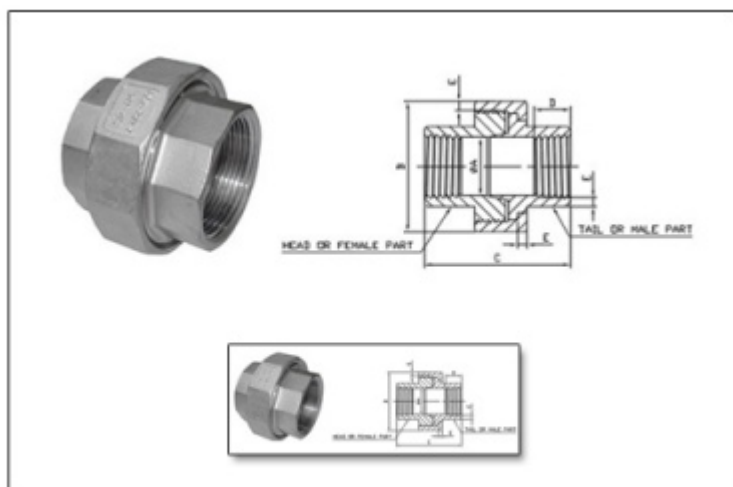

Stainless Steel Unions Pipe Unions

Stainless Steel Unions Pipe Unions

Stainless Steel Unions Pipe Unions

SIZE	1/8"		1/4"		3/8"		1/2"		3/4"		1"		1-1/4"		1-1/2"		2"		2-1/2"	
	mm	in	mm	in	mm	in	mm	in	mm	in	mm	in	mm	in	mm	in	mm	in	mm	in
A (Min.)	5.33	0.21	9.14	0.36	13.21	0.52	15.49	0.61	20.32	0.8	25.4	1	33.27	1.31	39.37	1.55	51.56	2.03	60.45	2.38
B (Min.)	23.62	0.93	27.94	1.1	32	1.26	36.83	1.45	43.43	1.71	52.58	2.07	63.5	2.5	71.63	2.82	86.61	3.41	104.65	4.12
C (Min.)	32	1.26	36.58	1.44	40.89	1.61	43.69	1.72	49.28	1.94	52.32	2.06	57.4	2.26	61.21	2.41	69.85	2.75	81.79	3.22
D (Min.)	6.35	0.25	8.13	0.32	9.14	0.36	10.92	0.43	12.7	0.5	14.73	0.58	17.02	0.67	17.78	0.7	19.05	0.75	23.37	0.92
E (Min.)	2.29	0.09	2.29	0.09	2.54	0.1	2.54	0.1	3.05	0.12	3.3	0.13	3.56	0.14	3.81	0.15	4.318	0.17	5.33	0.21