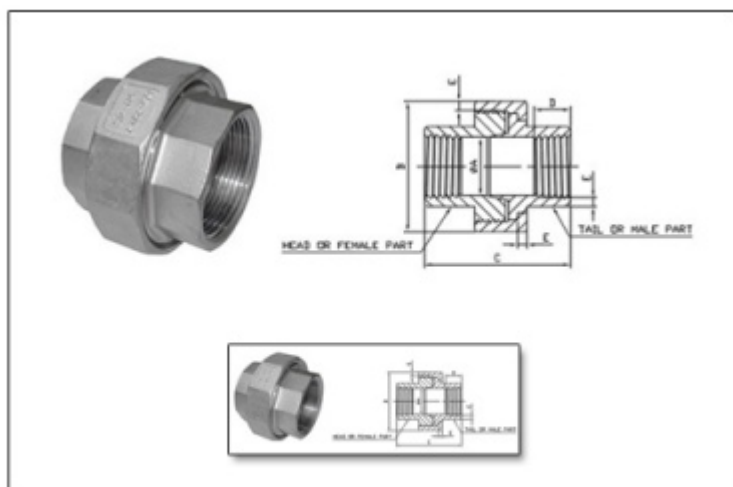

**Stainless Steel Unions Pipe Unions**

**Stainless Steel Unions Pipe Unions**

Stainless Steel Unions Pipe Unions

SIZE	1/8"		1/4"		3/8"		1/2"		3/4"		1"		1-1/4"		1-1/2"		2"		2-1/2"	
	mm	in	mm	in	mm	in	mm	in	mm	in	mm	in	mm	in	mm	in	mm	in	mm	in
A (Min.)	5.33	0.21	9.14	0.36	13.21	0.52	15.49	0.61	20.32	0.8	25.4	1	33.27	1.31	39.37	1.55	51.56	2.03	60.45	2.38
B (Min.)	23.62	0.93	27.94	1.1	32	1.26	36.83	1.45	43.43	1.71	52.58	2.07	63.5	2.5	71.63	2.82	86.61	3.41	104.65	4.12
C (Min.)	32	1.26	36.58	1.44	40.89	1.61	43.69	1.72	49.28	1.94	52.32	2.06	57.4	2.26	61.21	2.41	69.85	2.75	81.79	3.22
D (Min.)	6.35	0.25	8.13	0.32	9.14	0.36	10.92	0.43	12.7	0.5	14.73	0.58	17.02	0.67	17.78	0.7	19.05	0.75	23.37	0.92
E (Min.)	2.29	0.09	2.29	0.09	2.54	0.1	2.54	0.1	3.05	0.12	3.3	0.13	3.56	0.14	3.81	0.15	4.318	0.17	5.33	0.21