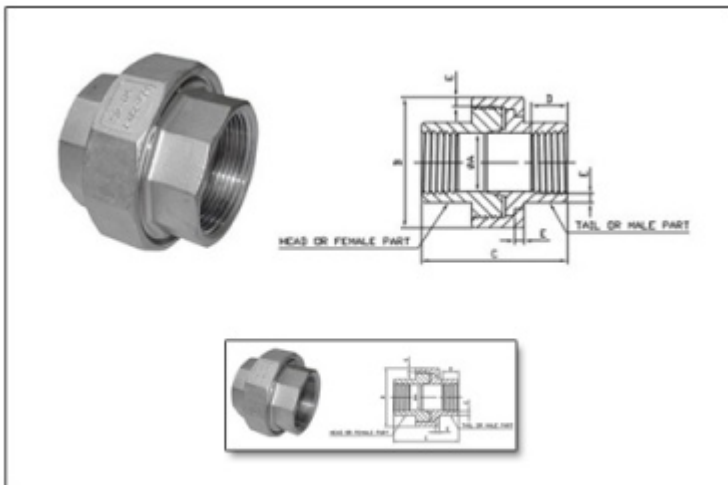

Stainless Steel Unions Pipe Unions

Stainless Steel Unions Pipe Unions

Stainless Steel Unions Pipe Unions

SIZE	1/8"		1/4"		3/8"		1/2"		3/4"		1"		1-1/4"		1-1/2"		2"		2-1/2"	
	mm	in	mm	in	mm	in	mm	in	mm	in	mm	in	mm	in	mm	in	mm	in	mm	in
A (Min.)	5.33	0.21	9.14	0.36	13.21	0.52	15.49	0.61	20.32	0.8	25.4	1	33.27	1.31	39.37	1.55	51.56	2.03	60.45	2.38
B (Min.)	23.62	0.93	27.94	1.1	32	1.26	36.83	1.45	43.43	1.71	52.58	2.07	63.5	2.5	71.63	2.82	86.61	3.41	104.65	4.12
C (Min.)	32	1.26	36.58	1.44	40.89	1.61	43.69	1.72	49.28	1.94	52.32	2.06	57.4	2.26	61.21	2.41	69.85	2.75	81.79	3.22
D (Min.)	6.35	0.25	8.13	0.32	9.14	0.36	10.92	0.43	12.7	0.5	14.73	0.58	17.02	0.67	17.78	0.7	19.05	0.75	23.37	0.92
E (Min.)	2.29	0.09	2.29	0.09	2.54	0.1	2.54	0.1	3.05	0.12	3.3	0.13	3.56	0.14	3.81	0.15	4.318	0.17	5.33	0.21