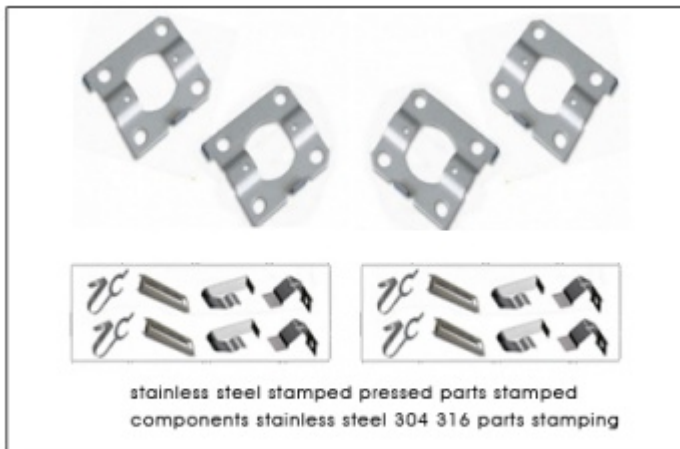

Stainless Steel stamped parts stamping components

Stainless Steel Stamped Parts Stamping Components

Stainless Steel stamped parts stamping components

STAINLESS STEEL STAMPED PARTS STAINLESS STEEL STAMPED COMPONENTS 304 316 STAINLESS STEEL PRESED STAMPED PARTS

Conex Stainless Steel is a manufacturer and supplier of all types of Stainless Steel stamped parts Stamped components pressed parts and stampings on high speed presses. We offer Stainless Steel pressed and stamped parts Stainless Steel deep drawn parts from various Stainless Steel grades like:

STAINLESS STEEL STAMPED PARTS AND STAMPED COMPONENTS STAMPINGS CHARACTERISTICS

Stainless steel is usually chosen for pressing and stamping deep drawn stampings when a part has high wear and tear , exposure to elements, heat, and certain corrosives. Stainless steel stampings and stamped parts pressed components are strong and durable.