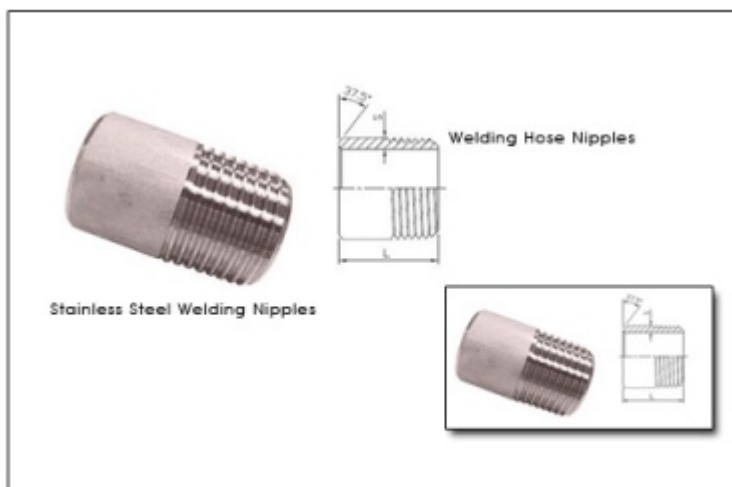

Stainless Steel Welding Nipples Hose Nipples

Stainless Steel Welding Nipples Hose Nipples

Stainless Steel Welding Nipples Hose Nipples

STAINLESS STEEL WELDING NIPPLES STAINLESS STEEL HOSE NIPPLES

SIZE	1/8"		1/4"		3/8"		1/2"		3/4"		1"		1-1/4"		1-1/2"		2"		2-1/2"		3"		4"	
	mm	in	mm	in	mm	in	mm	in	mm	in	mm	in	mm	in	mm	in	mm	in	mm	in	mm	in	mm	in
S	1.7	0.07	2	0.08	2	0.08	2.5	0.1	2.5	0.1	3.2	0.13	3.2	0.13	3.2	0.13	3.6	0.14	3.6	0.14	4	0.16	4.5	0.18
L	30	1.18	30	1.18	30	1.18	35	1.38	40	1.57	40	1.57	50	1.97	50	1.97	50	1.97	60	2.36	70	2.76	80	3.15