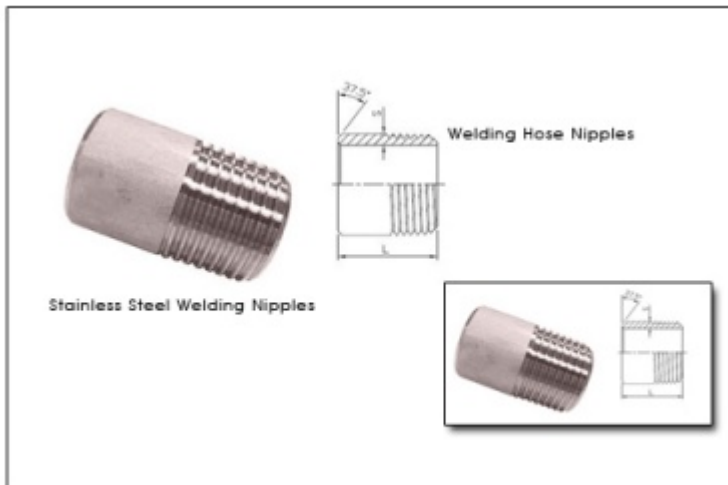

**Stainless Steel Welding Nipples Hose Nipples**

**Stainless Steel Welding Nipples Hose Nipples**

Stainless Steel Welding Nipples Hose Nipples

**STAINLESS STEEL WELDING NIPPLES STAINLESS STEEL HOSE NIPPLES**

SIZE	1/8"		1/4"		3/8"		1/2"		3/4"		1"		1-1/4"		1-1/2"		2"		2-1/2"		3"		4"	
	mm	in	mm	in	mm	in	mm	in	mm	in	mm	in	mm	in	mm	in	mm	in	mm	in	mm	in	mm	in
S	1.7	0.07	2	0.08	2	0.08	2.5	0.1	2.5	0.1	3.2	0.13	3.2	0.13	3.2	0.13	3.6	0.14	3.6	0.14	4	0.16	4.5	0.18
L	30	1.18	30	1.18	30	1.18	35	1.38	40	1.57	40	1.57	50	1.97	50	1.97	50	1.97	60	2.36	70	2.76	80	3.15