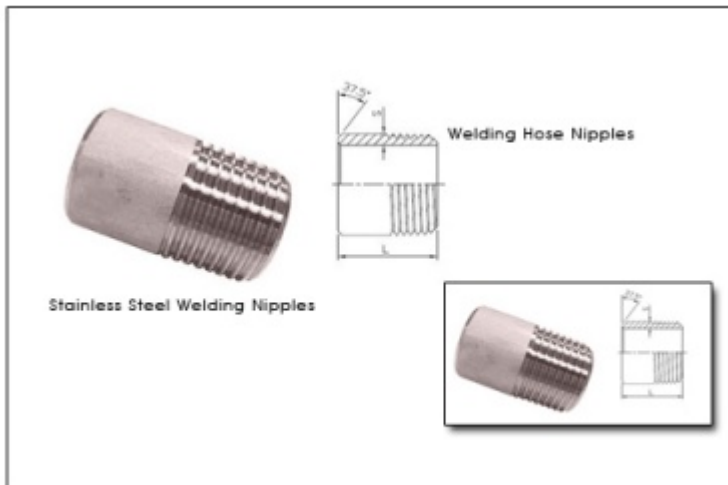

Stainless Steel Welding Nipples Hose Nipples

Stainless Steel Welding Nipples Hose Nipples

Stainless Steel Welding Nipples Hose Nipples

STAINLESS STEEL WELDING NIPPLES STAINLESS STEEL HOSE NIPPLES

SIZE	1/8"		1/4"		3/8"		1/2"		3/4"		1"		1-1/4"		1-1/2"		2"		2-1/2"		3"		4"	
	mm	in	mm	in	mm	in	mm	in	mm	in	mm	in	mm	in	mm	in	mm	in	mm	in	mm	in	mm	in
S	1.7	0.07	2	0.08	2	0.08	2.5	0.1	2.5	0.1	3.2	0.13	3.2	0.13	3.2	0.13	3.6	0.14	3.6	0.14	4	0.16	4.5	0.18
L	30	1.18	30	1.18	30	1.18	35	1.38	40	1.57	40	1.57	50	1.97	50	1.97	50	1.97	60	2.36	70	2.76	80	3.15