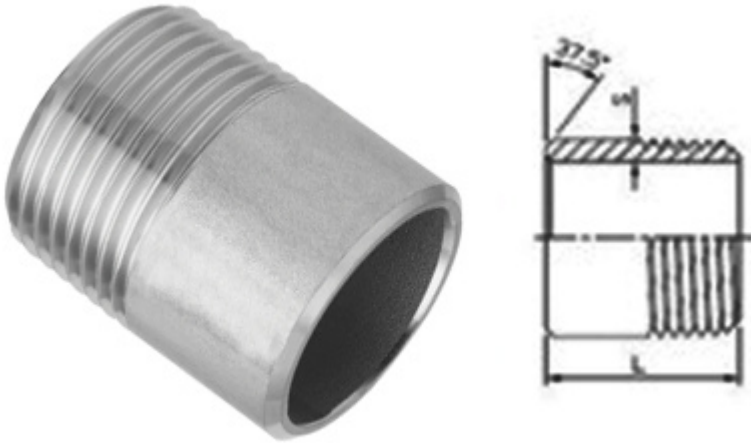

Stainless Steel Welding Nipples Hose Nipples

Stainless Steel Welding Nipples Hose Nipples

Stainless Steel Welding Nipples Hose Nipples

STAINLESS STEEL WELDING NIPPLES STAINLESS STEEL HOSE NIPPLES

SIZE	1/8"		1/4"		3/8"		1/2"		3/4"		1"		1-1/4"		1-1/2"		2"		2-1/2"		3"		4"	
	mm	in	mm	in	mm	in	mm	in	mm	in	mm	in	mm	in	mm	in	mm	in	mm	in	mm	in	mm	in
S	1.7	0.07	2	0.08	2	0.08	2.5	0.1	2.5	0.1	3.2	0.13	3.2	0.13	3.2	0.13	3.6	0.14	3.6	0.14	4	0.16	4.5	0.18
L	30	1.18	30	1.18	30	1.18	35	1.38	40	1.57	40	1.57	50	1.97	50	1.97	50	1.97	60	2.36	70	2.76	80	3.15

Material : Stainless Steel 316 304 316L

ADDEESS:

CONEX STAINLESS STEEL FITTINGS

1414 Dalamal tower
Nariman point
Mumbai 400021 INDIA

CONTACTS:

PHONE : 91-22-43449300

FAX : 91-22-22834046

EMAIL : sales@conexstainless.com