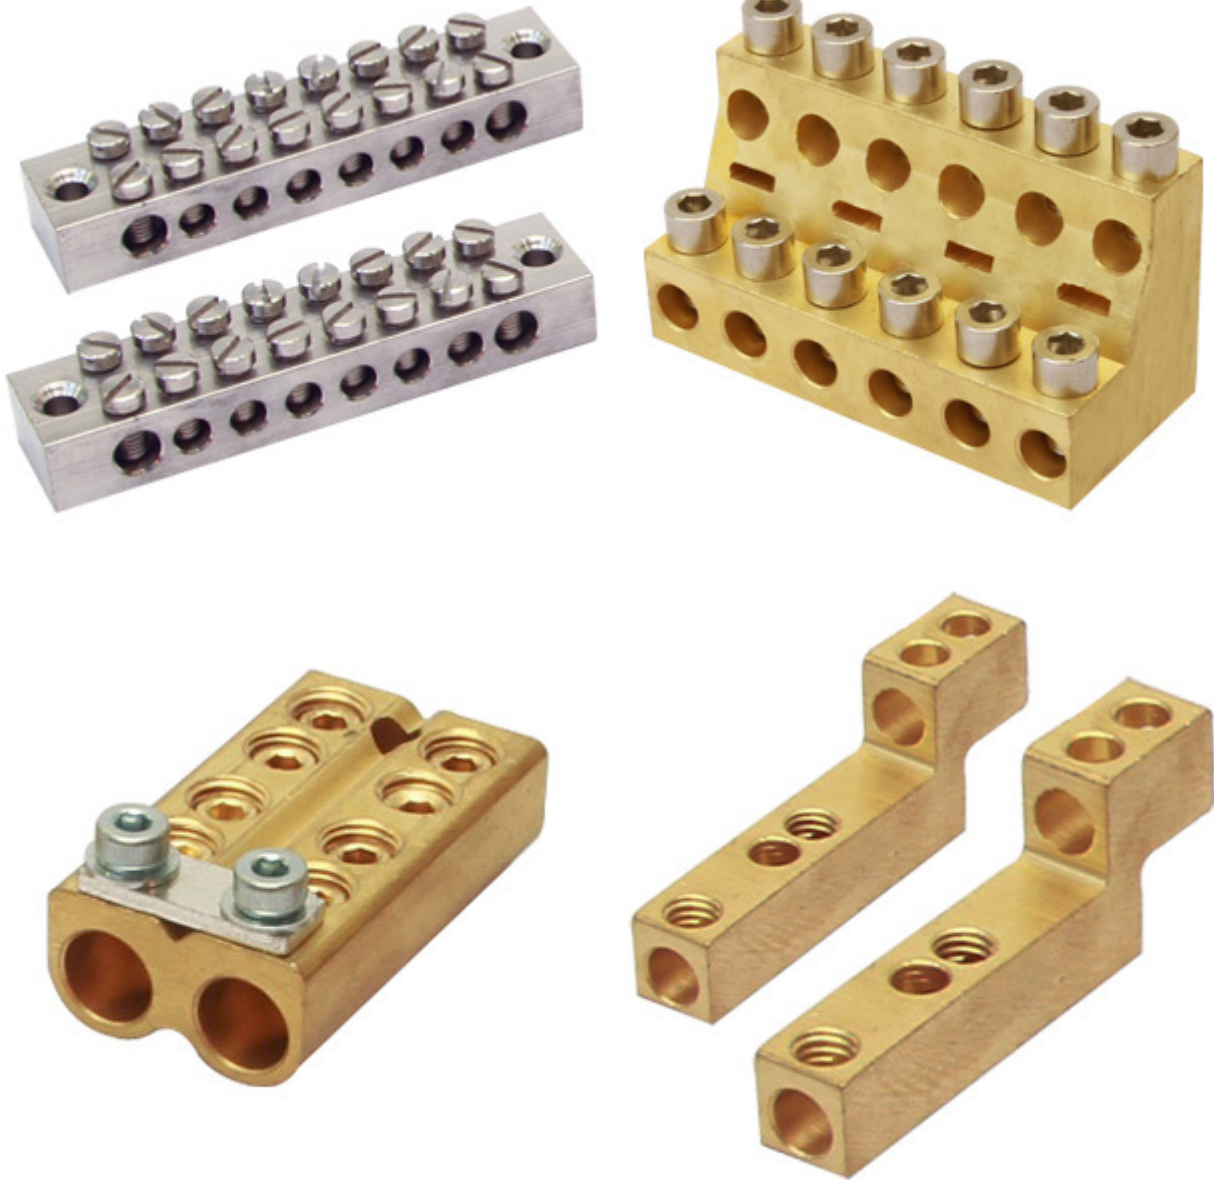

Brass terminals Electrical terminals

Brass Terminals Electrical Terminals

We are a top producers and suppliers of all kinds of **BRASS TERMINALS and ELECTRICAL TERMINAL BLOCKS** from India. We have our own Brass extrusion plant and can draw various sections and profiles needed for manufacturing of Brass terminals and terminal blocks. We serve various electrical industries like switchgears, relays, enclosures, distribution boards, switchboards, fusegear etc. We offer 25 Ampere, 35 ampere, 50 ampere connectors and terminals.

- All terminals and electrical connectors made from high grade CDA 360 Brass alloys
- Neutral Links Terminal bars neutral bars and earthing terminals for switches offered
- PCB terminal Blocks electrical grade terminals Connecting Copper and Brass terminals
- All terminals are threaded with Go and NO Go threads and screwed with Steel or Brass Screws
- Brass Switchgear Panel Board Fittings Accessories Brass HRC Fuse contacts

KEYWORDS:

brass terminals, Brass connectors, switchgear terminal blocks, Brass electrical terminals, Electrical terminal blocks for switchgear, fusegear terminals, machined terminal blocks, fusegear terminals, Electrical strip connectors, terminal blocks, Connectors blocks, electrical strip connectors, 25 ampere, 35 ampere, 50 ampere, Strip connectors, wire terminals, wire connectors, wire crimp connectors, electrical wire connectors, brass washers, wire end connector, brass electrical connectors, electrical terminal block, brass electrical components, brass terminal block, brass electrical pin, brass terminal screws, brass terminal manufacturers, terminating electrical wires, electrical terminal lugs, flag wire connectors, manufacturer, exporter, india.